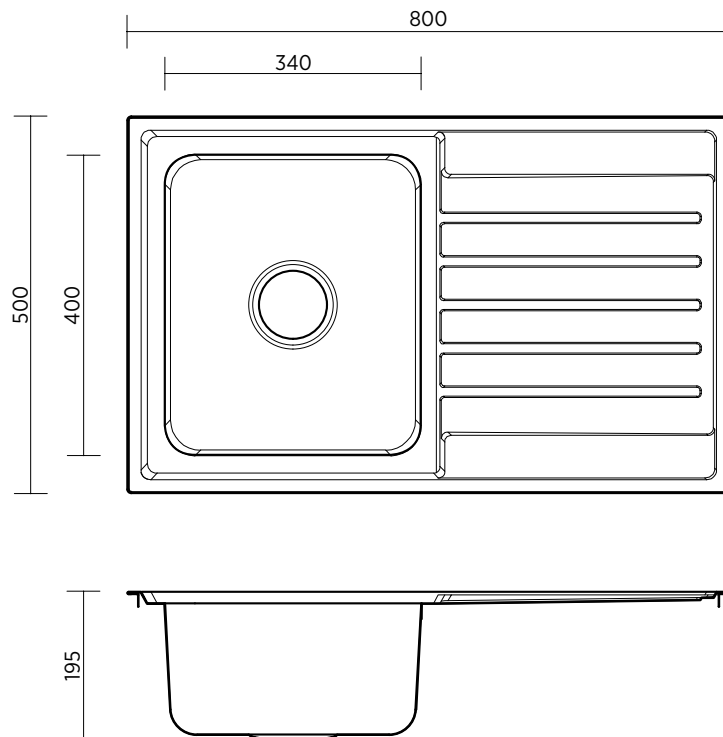

- Square lines and silk finish
- 0.8mm thick premium 304 grade stainless steel
- Deep, large capacity bowls
- Easy to clean rounded corners
- Sound deadening
- Designer basket wastes

SUMMARY One bowl, one drainer on right or left

ORDER CODE	191639	Kubic 100, 1 taphole, drainer on right	old code: SKS-KA100-RD
	191637	Kubic 100, 1 taphole, drainer on left	old code: SKS-KA100-LD
	191636	Kubic 100, no taphole	old code: SKS-KA100-OT

WASTE Includes basket waste
Optional overflow kit available

BOWL SIZE 340 x 400 mm, 190 mm deep

ACCESSORIES A variety of accessories is available.

SEIMA

bathroom | kitchen | laundry

seima.com.au

Please note