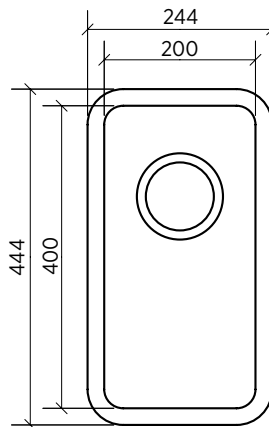

- Square lines and silk finish
- Superior rim finish, designed for abovement or undermount installation
- 1.0 mm thick premium 304 grade stainless steel
- Deep, large capacity bowls
- Easy to clean corners
- Sound deadening
- Designer basket waste

SUMMARY	Single bowl, skinny		
ORDER CODE	191667	Kubic 201	old code: SKS-KU200
	191668	Kubic 201 with overflow kit	old code: SKS-KU200-OF
WASTE	Includes basket waste		
OVERFLOW	Optional overflow kit available		
BOWL SIZE	200 x 400 mm, 180 mm deep		
CAPACITY	14 litres		
ACCESSORIES	A variety of accessories is available.		

180 mm deep