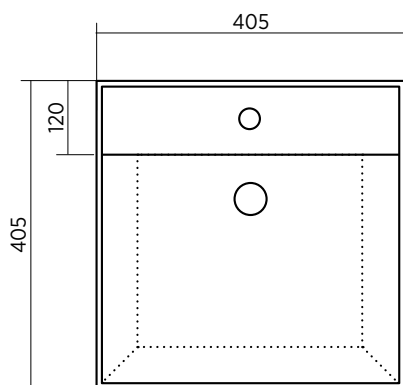

KYRA 215

CERAMIC BASIN

Semi-recessed basin, square

This contemporary semi-recessed basin has a low above counter profile and tapered features. Great for narrow benchtops, this basin offers good bowl capacity.

ORDER CODE	191486	Kyra 215, 1 taphole	Old code: SBC-215
TAPHOLE	One taphole.		
WASTE	Suits standard 32 mm waste with overflow (not supplied).		
OVERFLOW	Standard with overflow.		
MATERIAL	White vitreous china.		

 Basin has integrated overflow

SEIMA

bathroom | kitchen | laundry

seima.com.au

Please note

- All measurements are in millimetres.
- Dimensions are nominal and subject to normal ceramic manufacturing variations of ± 5 mm.
- Fixing: Use silicone sealant. DO NOT USE EPOXY TYPE ADHESIVES.
- Always use the actual basin to verify cutout.
- Specifications may vary without notice as part of our continuous improvement practices.
- Clean with a damp cloth. Do not use abrasive cleaners, liquids or pastes.