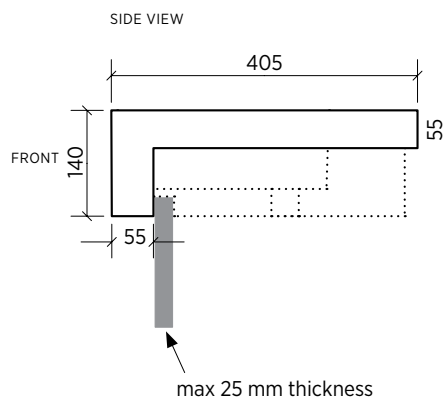

KYRA 215

CERAMIC BASIN

Semi-recessed basin, square

This contemporary semi-recessed basin has a low above counter profile and tapered features. Great for narrow benchtops, this basin offers good bowl capacity.

ORDER CODE	191486	Kyra 215, 1 taphole	Old code: SBC-215
TAPHOLE	One taphole.		
WASTE	Suits standard 32 mm waste with overflow (not supplied).		
OVERFLOW	Standard with overflow.		
MATERIAL	White vitreous china.		