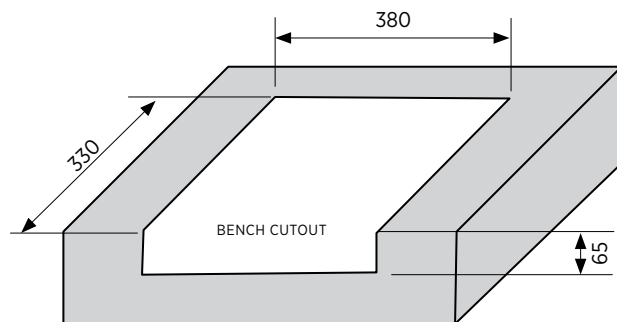

KYRA 215

CERAMIC BASIN

Semi-recessed basin, square

This contemporary semi-recessed basin has a low above counter profile and tapered features. Great for narrow benchtops, this basin offers good bowl capacity.

ORDER CODE	191486	Kyra 215, 1 taphole	Old code: SBC-215
TAPHOLE	One taphole.		
WASTE	Suits standard 32 mm waste with overflow (not supplied).		
OVERFLOW	Standard with overflow.		
MATERIAL	White vitreous china.		

 Basin has integrated overflow

SEIMA

bathroom | kitchen | laundry

seima.com.au

Please note

- All measurements are in millimetres.
- Dimensions are nominal and subject to normal ceramic manufacturing variations of ± 5 mm.
- Fixing: Use silicone sealant. DO NOT USE EPOXY TYPE ADHESIVES.
- Always use the actual basin to verify cutout.
- Specifications may vary without notice as part of our continuous improvement practices.
- Clean with a damp cloth. Do not use abrasive cleaners, liquids or pastes.