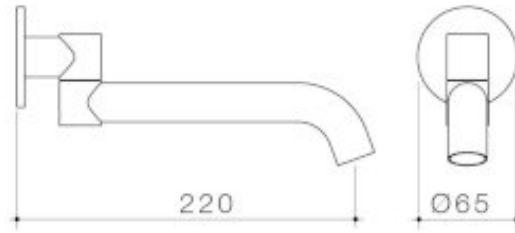

© COPYRIGHT 2014 - CAROMA INDUSTRIES LIMITED

*All price are recommended retail inclusive of GST in AUD. To be used as a guide only, prices may vary between model variations, and are subject to change without notice.
A number of brands and products on this page are the subject of registered trade marks, register designs and/or registered patents. View full disclaimer on specify.caroma.com.au