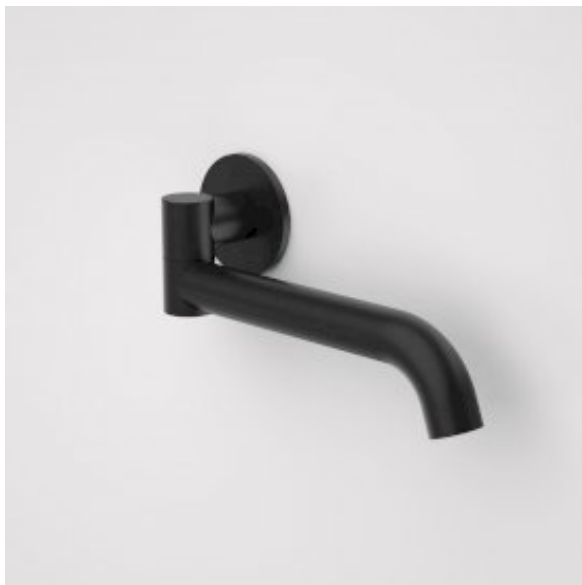

## LIANO II 220MM BATH SWIVEL OUTLET (ROUND COVER PLATE)

VISIT SPECIFY.CAROMA.COM.AU

The below products have been shared with you through the Caroma Specify website.

Visit [specify.caroma.com.au](https://specify.caroma.com.au) to find more inspirational and innovative bathroom products.

### LIANO II 220MM BATH SWIVEL OUTLET (ROUND COVER PLATE)

The refined and minimalistic appeal of the Liano II Tapware Collection is the perfect foundation to any bathroom. Let your personal expression shine as you mix and match elements and select from the stunning range of colour finishes to co-ordinate your bathroom vision.

\*Durable brass body construction \*European SoftPEX hoses provide superior durability, longer life and are free from impurities \*Concealed aerator with adjustable stream direction \*Superior 25mm ceramic disc cartridge eliminates drips and minimises maintenance \*Caroma tapware is 100% leak tested \*WELS 6 star rated, 4.5L/min \*Available in Chrome, Matte Black, PVD Brushed Nickel, PVD Brushed Brass, PVD Gunmetal \*20 year warranty \*Australian designed and engineered \*Match with complete Liano Bathroom Collection

### PRODUCT CODES

96376C	Liano II 220mm Bath Swivel Outlet - Round - Chrome	\$169.00*
96376B	Liano II 220mm Bath Swivel Outlet - Round - Matte Black	\$185.00*
96376GM	Liano II 220mm Bath Swivel Outlet - Round - Gunmetal	\$219.00*
96376BN	Liano II 220mm Bath Swivel Outlet - Round - Brushed Nickel	\$219.00*
96376BB	Liano II 220mm Bath Swivel Outlet - Round - Brushed Brass	\$219.00*