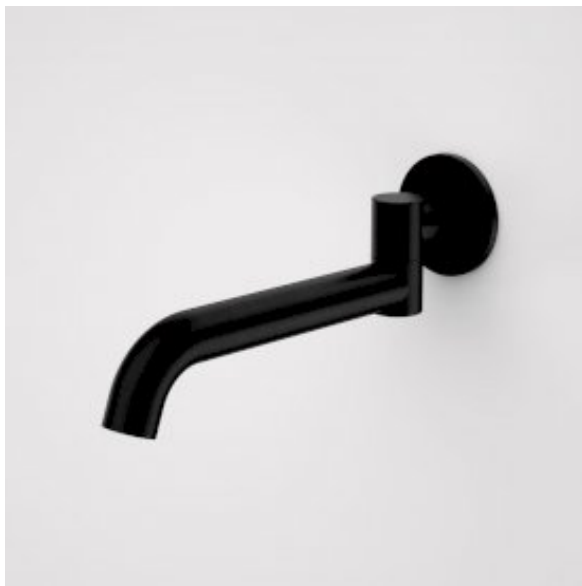

## LIANO II 220MM BATH SWIVEL OUTLET (ROUND COVER PLATE)

VISIT SPECIFY.CAROMA.COM.AU

The below products have been shared with you through the Caroma Specify website.

Visit [specify.caroma.com.au](https://specify.caroma.com.au) to find more inspirational and innovative bathroom products.

### LIANO II 220MM BATH SWIVEL OUTLET (ROUND COVER PLATE)

The refined and minimalistic appeal of the Liano II Tapware Collection is the perfect foundation to any bathroom. Let your personal expression shine as you mix and match elements and select from the stunning range of colour finishes to co-ordinate your bathroom vision.

\*Durable brass body construction \*European SoftPEX hoses provide superior durability, longer life and are free from impurities \*Concealed aerator with adjustable stream direction \*Superior 25mm ceramic disc cartridge eliminates drips and minimises maintenance \*Caroma tapware is 100% leak tested \*WELS 6 star rated, 4.5L/min \*Available in Chrome, Matte Black, PVD Brushed Nickel, PVD Brushed Brass, PVD Gunmetal \*20 year warranty \*Australian designed and engineered \*Match with complete Liano Bathroom Collection

### PRODUCT CODES

96376C	Liano II 220mm Bath Swivel Outlet - Round - Chrome	\$169.00*
96376B	Liano II 220mm Bath Swivel Outlet - Round - Matte Black	\$185.00*
96376GM	Liano II 220mm Bath Swivel Outlet - Round - Gunmetal	\$219.00*
96376BN	Liano II 220mm Bath Swivel Outlet - Round - Brushed Nickel	\$219.00*
96376BB	Liano II 220mm Bath Swivel Outlet - Round - Brushed Brass	\$219.00*