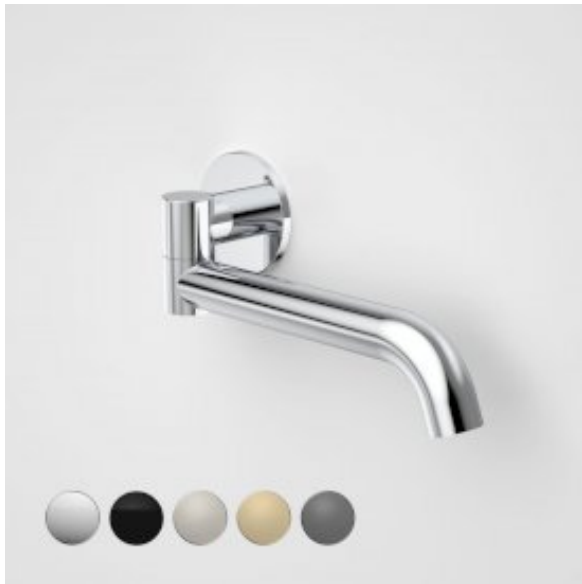

## LIANO II 220MM BATH SWIVEL OUTLET (ROUND COVER PLATE)

VISIT SPECIFY.CAROMA.COM.AU

The below products have been shared with you through the Caroma Specify website.

Visit [specify.caroma.com.au](https://specify.caroma.com.au) to find more inspirational and innovative bathroom products.

### LIANO II 220MM BATH SWIVEL OUTLET (ROUND COVER PLATE)

The refined and minimalistic appeal of the Liano II Tapware Collection is the perfect foundation to any bathroom. Let your personal expression shine as you mix and match elements and select from the stunning range of colour finishes to co-ordinate your bathroom vision.

\*Durable brass body construction \*European SoftPEX hoses provide superior durability, longer life and are free from impurities \*Concealed aerator with adjustable stream direction \*Superior 25mm ceramic disc cartridge eliminates drips and minimises maintenance \*Caroma tapware is 100% leak tested \*WELS 6 star rated, 4.5L/min \*Available in Chrome, Matte Black, PVD Brushed Nickel, PVD Brushed Brass, PVD Gunmetal \*20 year warranty \*Australian designed and engineered \*Match with complete Liano Bathroom Collection

### PRODUCT CODES

96376C	Liano II 220mm Bath Swivel Outlet - Round - Chrome	\$169.00*
96376B	Liano II 220mm Bath Swivel Outlet - Round - Matte Black	\$185.00*
96376GM	Liano II 220mm Bath Swivel Outlet - Round - Gunmetal	\$219.00*
96376BN	Liano II 220mm Bath Swivel Outlet - Round - Brushed Nickel	\$219.00*
96376BB	Liano II 220mm Bath Swivel Outlet - Round - Brushed Brass	\$219.00*