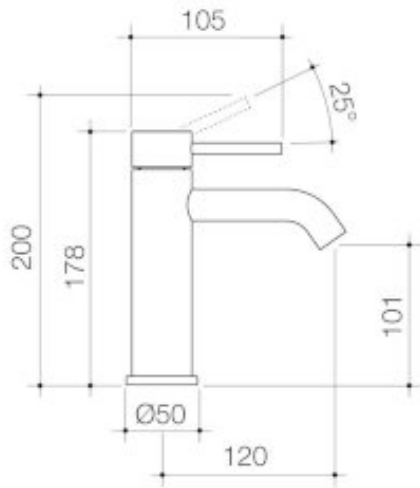

© COPYRIGHT 2014 - CAROMA INDUSTRIES LIMITED

*All price are recommended retail inclusive of GST in AUD. To be used as a guide only, prices may vary between model variations, and are subject to change without notice. A number of brands and products on this page are the subject of registered trade marks, register designs and/or registered patents. View full disclaimer on specify.caroma.com.au