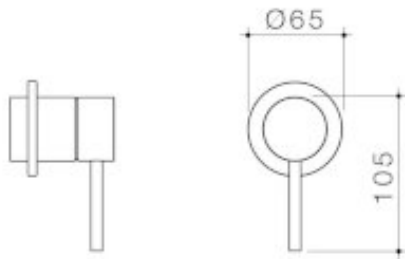

© COPYRIGHT 2014 - CAROMA INDUSTRIES LIMITED

*All price are recommended retail inclusive of GST in AUD. To be used as a guide only, prices may vary between model variations, and are subject to change without notice. A number of brands and products on this page are the subject of registered trade marks, register designs and/or registered patents. View full disclaimer on specify.caroma.com.au