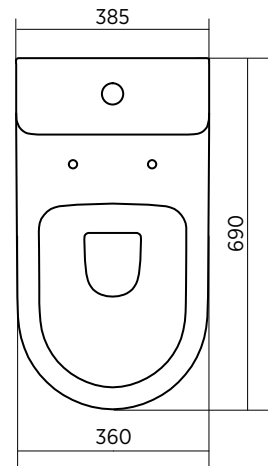

1. Rimless Clean Flush pan - for an efficient, powerful flush. Nanoglaze surface - ultra-smooth, anti-bacterial, easy to clean. Easy care height - making it easier to get on and off the seat.

SEIMA

bathroom | kitchen | laundry

seima.com.au

Please note

- Installation shall be in accordance with AS/NZS3500.
- All measurements are in millimetres. Height dimensions are to base of pan. Make allowance for bedding.
- Bedding: Pan may be bedded with cement base or using silicone sealant. Fix pan to floor using a sand cement mixture of 3:1 to a depth of 60mm. Do not use lime or fast-drying cement.
- Bracket fixing: The pan should be bedded with silicone sealant and fixed with the brackets supplied. Do NOT use epoxy type adhesives.
- Dimensions are nominal and subject to normal ceramic manufacturing variations.
- Specifications may vary without notice as part of our continuous improvement practices.
- Clean with a damp cloth. Do not use abrasive cleaners, liquids or pastes.

limni-wf-ds | v 6.1