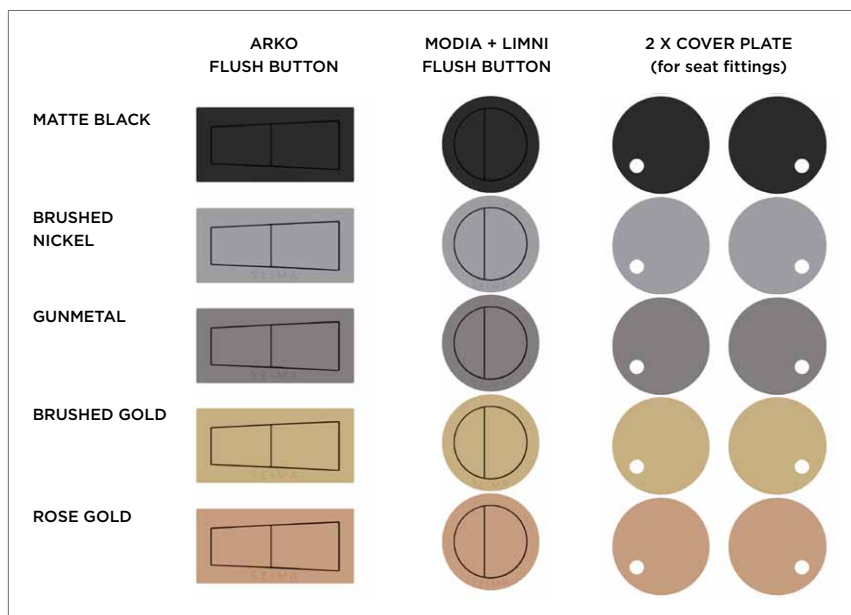

## Why colour packs?

Colour packs allow you to customise the colour of your toilet flush buttons (and seat fittings) to complement design features of your bathroom.

The flush buttons for all toilets are supplied in Chrome finish as standard. The cover plates for toilet seat fittings are supplied in stainless steel as standard. The cover plates are normally only visible when the toilet seat is up.

## What does a colour pack include?

- 1 x flush button in the chosen colour
- 2 x cover plates for seat fittings in the chosen colour

## Colour pack components and colours