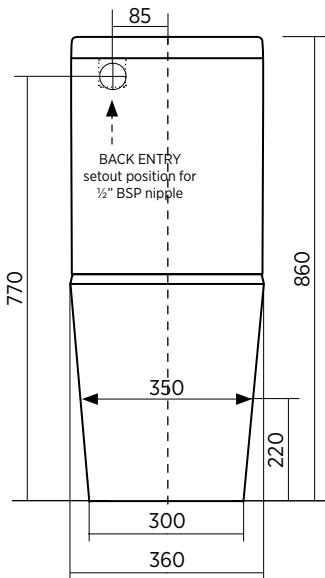

1. Rimless Clean Flush pan - for an efficient, powerful flush. Nanoglaze surface - ultra-smooth, anti-bacterial, easy to clean. Easy care height - making it easier to get on and off the seat.

SEIMA

bathroom | kitchen | laundry

seima.com.au

Please note

- Installation shall be in accordance with AS/NZS3500.
- All measurements are in millimetres. Height dimensions are to base of pan. Make allowance for bedding.
- Bedding: Pan may be bedded with cement base or using silicone sealant. Fix pan to floor using a sand cement mixture of 3:1 to a depth of 60mm. Do not use lime or fast-drying cement.
- Bracket fixing: The pan should be bedded with silicone sealant and fixed with the brackets supplied. Do NOT use epoxy type adhesives.
- Dimensions are nominal and subject to normal ceramic manufacturing variations.
- Specifications may vary without notice as part of our continuous improvement practices.
- Clean with a damp cloth. Do not use abrasive cleaners, liquids or pastes.

limni-wf-ds | v 6.1