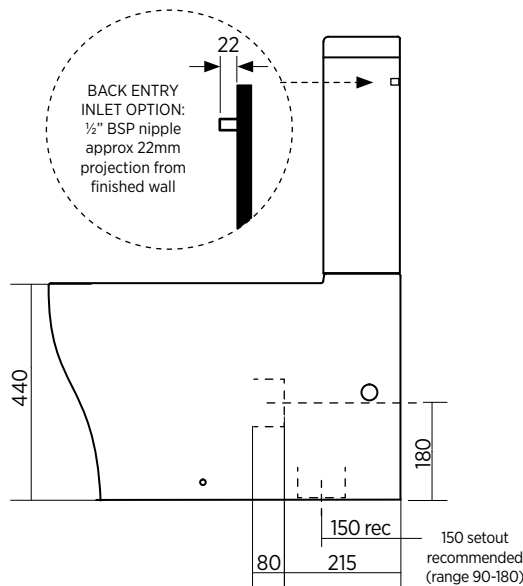

1. Rimless Clean Flush pan - for an efficient, powerful flush. Nanoglaze surface - ultra-smooth, anti-bacterial, easy to clean. Easy care height - making it easier to get on and off the seat.

SEIMA

bathroom | kitchen | laundry

seima.com.au

Please note

- Installation shall be in accordance with AS/NZS3500.
- All measurements are in millimetres. Height dimensions are to base of pan. Make allowance for bedding.
- Bedding: Pan may be bedded with cement base or using silicone sealant. Fix pan to floor using a sand cement mixture of 3:1 to a depth of 60mm. Do not use lime or fast-drying cement.
- Bracket fixing: The pan should be bedded with silicone sealant and fixed with the brackets supplied. Do NOT use epoxy type adhesives.
- Dimensions are nominal and subject to normal ceramic manufacturing variations.
- Specifications may vary without notice as part of our continuous improvement practices.
- Clean with a damp cloth. Do not use abrasive cleaners, liquids or pastes.

limni-wf-ds | v 6.1