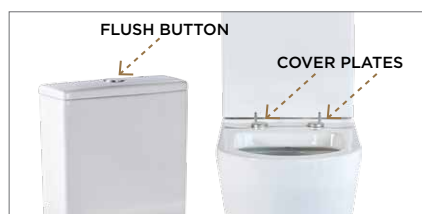

- CISTERN** Universal, suits back entry inlet or bottom entry plumbing. Left and right bottom entry inlet points.
- PAN** Wall faced close coupled with rimless pan design.
- TRAPS** Universal trap, suitable for S or P trap installations.
- SEAT** Quick release seat with stainless steel hinges, soft closing.
- WELS** 4 star rating 4.5/3 litre water saving flush.
- SETOUT** Variable 90-180 using supplied connector; 150mm recommended.
- FIXING** This is a close coupled toilet suite – the cistern is fixed directly to the pan and does not require wall fixing.  
Pan may be bedded with cement base or using silicone sealant.

## Why colour packs?

Colour packs allow you to customise the colour of your toilet flush buttons (and seat fittings) to complement design features of your bathroom.

The flush buttons for all toilets are supplied in Chrome finish as standard. The cover plates for toilet seat fittings are supplied in stainless steel as standard. The cover plates are normally only visible when the toilet seat is up.

## What does a colour pack include?

- 1 x flush button in the chosen colour
- 2 x cover plates for seat fittings in the chosen colour