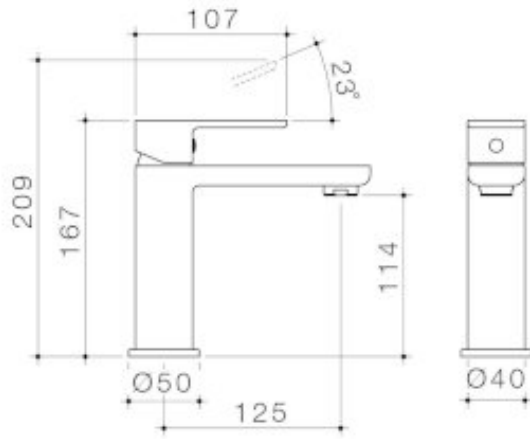

© COPYRIGHT 2014 - CAROMA INDUSTRIES LIMITED

*All price are recommended retail inclusive of GST in AUD. To be used as a guide only, prices may vary between model variations, and are subject to change without notice. A number of brands and products on this page are the subject of registered trade marks, register designs and/or registered patents. View full disclaimer on specify.caroma.com.au