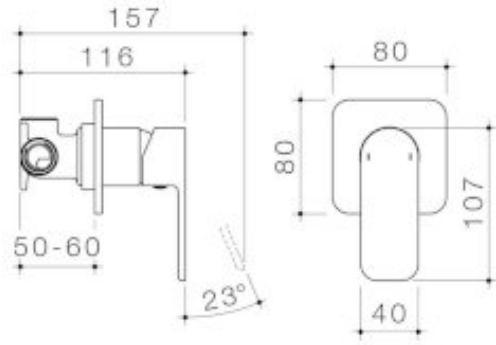

- Chrome finish - Stylish, timeless design - Matching Luna Toilets, Basins and Baths available

PRODUCT CODES

68184C	Luna Bath/Shower Mixer	\$183.00*
68184BN	Luna Bath/Shower Mixer Brushed Nickel	\$201.00*
68184BL	Luna Bath/Shower Mixer Black	\$201.00*
68184BB	Luna Bath/Shower Mixer Brushed Brass	\$201.00*