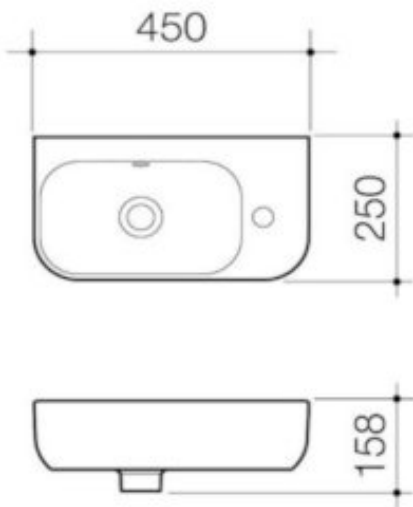

© COPYRIGHT 2014 - CAROMA INDUSTRIES LIMITED

*All price are recommended retail inclusive of GST in AUD. To be used as a guide only, prices may vary between model variations, and are subject to change without notice. A number of brands and products on this page are the subject of registered trade marks, register designs and/or registered patents. View full disclaimer on specify.caroma.com.au