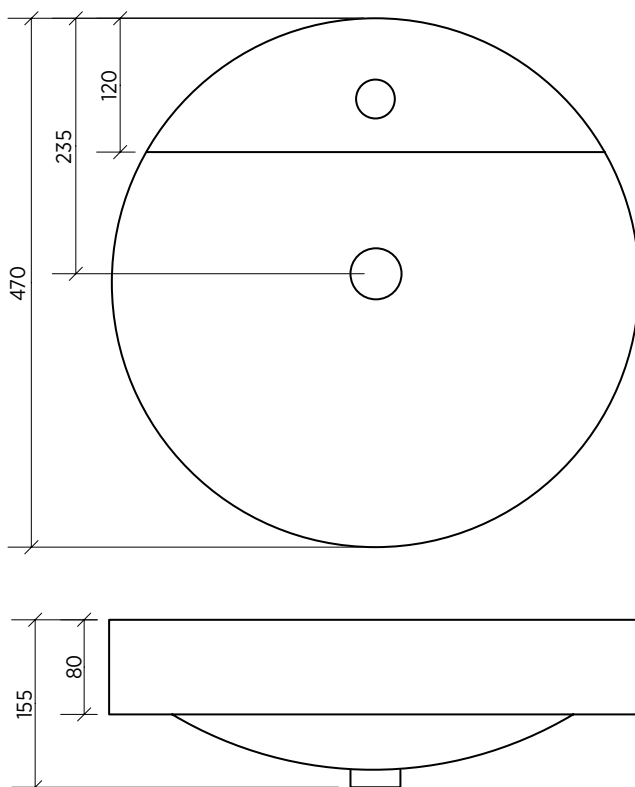

## CERAMIC BASIN

### Inset above counter basin, round

This contemporary classic inset basin has a distinctive curved bowl and built-in tap platform.

ORDER CODE	191429	Nimos 002, 1 taphole	Old code: SBC-002
TAPHOLE	One taphole.		
WASTE	Suits 32 mm waste.		
OVERFLOW	Basin has integrated overflow.		
CAPACITY	6 litres.		
MATERIAL	White vitreous china.		
COLOUR	White.		
FIXING	Always use the actual basin to verify cutout. Use silicone sealant. Do not use epoxy type adhesives.		

 Basin has integrated overflow

### Please note

- All measurements are in millimetres.
- Dimensions are nominal and subject to normal ceramic manufacturing variations of  $\pm 5$ mm.
- Fixing: Use silicone sealant. DO NOT USE EPOXY TYPE ADHESIVES.
- Always use the actual basin to verify cutout.
- Specifications may vary without notice as part of our continuous improvement practices.
- Clean with a damp cloth. Do not use abrasive cleaners, liquids or pastes.