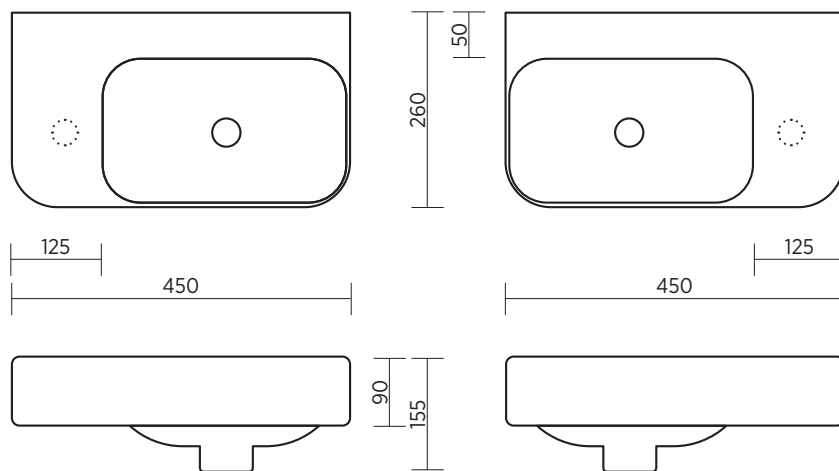

PACTO 260

CERAMIC BASIN

Wall basin

Pacto basins are elegant yet relaxed with flowing lines and curves.

ORDER CODE	191081	Pacto 260, 1 taphole on right
	191136	Pacto 260, 1 taphole on left
	191137	Pacto 260, no taphole, platform on right
	191138	Pacto 260, no taphole, platform on left

TAPHOLE	0 or 1 taphole.
WASTE	Suits 32 mm waste (not supplied).
OVERFLOW	Integrated overflow.
MATERIAL	Vitreous china.
FINISH	Gloss.
COLOUR	White.
FIXING	Always use the actual basin to verify cutout. Use silicone sealant. Do not use epoxy type adhesives.

 Basin has integrated overflow

SEIMA

bathroom | kitchen | laundry

seima.com.au

Please note

- All measurements are in millimetres.
- Dimensions are nominal and subject to normal ceramic manufacturing variations of ± 5 mm.
- Fixing: Use silicone sealant. DO NOT USE EPOXY TYPE ADHESIVES.
- Always use the actual basin to verify cutout.
- Specifications may vary without notice as part of our continuous improvement practices.
- Clean with a damp cloth. Do not use abrasive cleaners, liquids or pastes.