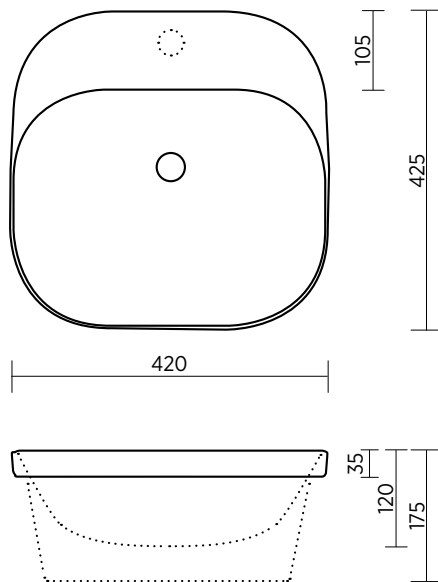

PACTO 420

CERAMIC BASIN

Inset above counter basin

Pacto basins are elegant yet relaxed with flowing lines and curves.

ORDER CODE 191084 Pacto 420, 1 taphole
191134 Pacto 420, no taphole

TAPHOLE 0 or 1 taphole.

WASTE Suits 32 mm waste (not supplied).

OVERFLOW Integrated overflow.

MATERIAL Vitreous china.

FINISH Gloss.

COLOUR White.

FIXING Always use the actual basin to verify cutout.

Use silicone sealant. Do not use epoxy type adhesives.

 Basin has integrated overflow

SEIMA

bathroom | kitchen | laundry

seima.com.au

Please note

- All measurements are in millimetres.
- Dimensions are nominal and subject to normal ceramic manufacturing variations of ± 5 mm.
- Fixing: Use silicone sealant. DO NOT USE EPOXY TYPE ADHESIVES.
- Always use the actual basin to verify cutout.
- Specifications may vary without notice as part of our continuous improvement practices.
- Clean with a damp cloth. Do not use abrasive cleaners, liquids or pastes.