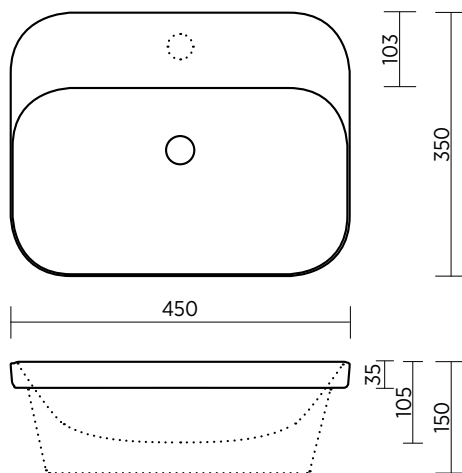

PACTO 450

CERAMIC BASIN

Inset above counter basin

Pacto basins are elegant yet relaxed with flowing lines and curves.

ORDER CODE 191082 Pacto 450, 1 taphole
191132 Pacto 450, no taphole

TAPHOLE 0 or 1 taphole.

WASTE Suits 32 mm waste (not supplied).

OVERFLOW Integrated overflow.

MATERIAL Vitreous china.

FINISH Gloss.

COLOUR White.

FIXING Always use the actual basin to verify cutout.

Use silicone sealant. Do not use epoxy type adhesives.

 Basin has integrated overflow

SEIMA

bathroom | kitchen | laundry

seima.com.au

Please note

- All measurements are in millimetres.
- Dimensions are nominal and subject to normal ceramic manufacturing variations of ± 5 mm.
- Fixing: Use silicone sealant. DO NOT USE EPOXY TYPE ADHESIVES.
- Always use the actual basin to verify cutout.
- Specifications may vary without notice as part of our continuous improvement practices.
- Clean with a damp cloth. Do not use abrasive cleaners, liquids or pastes.