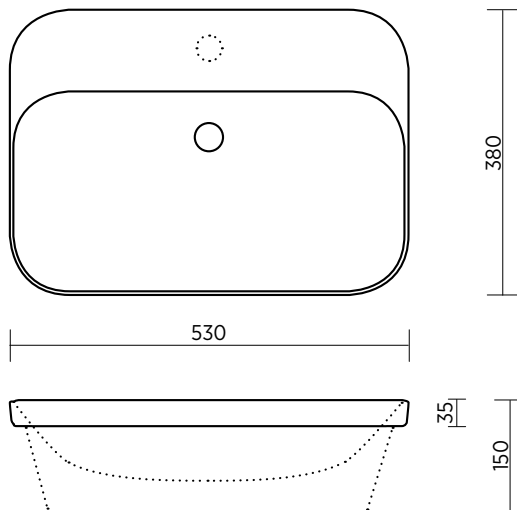

PACTO 530

CERAMIC BASIN

Inset above counter basin

Pacto basins are elegant yet relaxed with flowing lines and curves.

ORDER CODE 191083 Pacto 530, 1 taphole
191133 Pacto 530, no taphole

TAPHOLE 0 or 1 taphole.

WASTE Suits 32 mm waste (not supplied).

OVERFLOW Integrated overflow.

MATERIAL Vitreous china.

FINISH Gloss.

COLOUR White.

FIXING Always use the actual basin to verify cutout.

Use silicone sealant. Do not use epoxy type adhesives.

 Basin has integrated overflow

SEIMA
bathroom | kitchen | laundry

seima.com.au

Please note

- All measurements are in millimetres.
- Dimensions are nominal and subject to normal ceramic manufacturing variations of ± 5 mm.
- Fixing: Use silicone sealant. DO NOT USE EPOXY TYPE ADHESIVES.
- Always use the actual basin to verify cutout.
- Specifications may vary without notice as part of our continuous improvement practices.
- Clean with a damp cloth. Do not use abrasive cleaners, liquids or pastes.