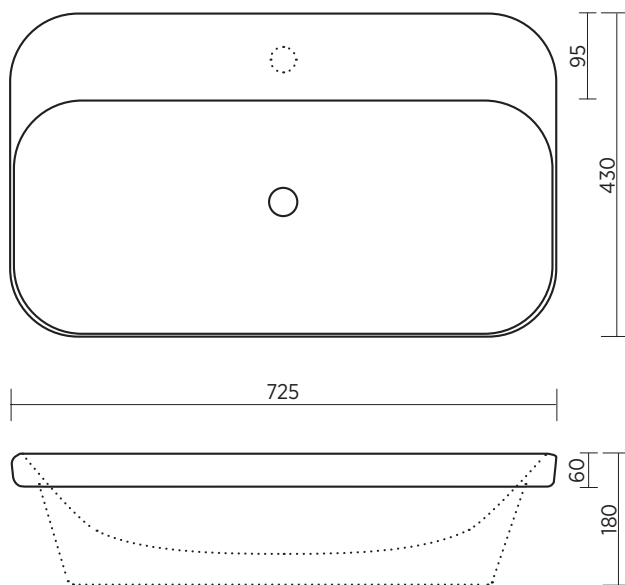

PACTO 725

CERAMIC BASIN

Inset above counter basin

Pacto basins are elegant yet relaxed with flowing lines and curves.

ORDER CODE 191085 Pacto 725, 1 taphole
191135 Pacto 725, no taphole

TAPHOLE 0 or 1 taphole.

WASTE Suits 32 mm waste (not supplied).

OVERFLOW No overflow.

MATERIAL Vitreous china.

FINISH Gloss.

COLOUR White.

FIXING Always use the actual basin to verify cutout.

Use silicone sealant. Do not use epoxy type adhesives.

SEIMA

bathroom | kitchen | laundry

seima.com.au

Please note

- All measurements are in millimetres.
- Dimensions are nominal and subject to normal ceramic manufacturing variations of ± 5 mm.
- Fixing: Use silicone sealant. DO NOT USE EPOXY TYPE ADHESIVES.
- Always use the actual basin to verify cutout.
- Specifications may vary without notice as part of our continuous improvement practices.
- Clean with a damp cloth. Do not use abrasive cleaners, liquids or pastes.