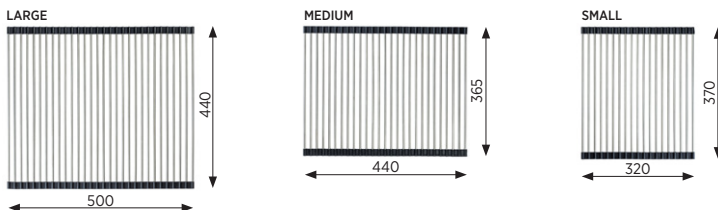

ROLL-OUT MATS

Suitable for all sinks

ORDER CODE Large 191561 (old code: SKA-015-01)
Medium 191562 (old code: SKA-015-02)
Small 191563 (old code: SKA-015-03)
MATERIAL Stainless steel, rubber