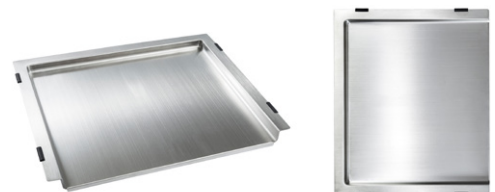

This stainless steel drainer tray can be placed over the bowl to create a level surface that is useful for many purposes.

### ROLL-OUT MATS

Suitable for all sinks

ORDER CODE Large 191561 (old code: SKA-015-01)  
Medium 191562 (old code: SKA-015-02)  
Small 191563 (old code: SKA-015-03)  
MATERIAL Stainless steel, rubber

Small roll-out mat fits into the Benchtop Drainer Tray.

### BENCHTOP DRAINER TRAY

Suits Tetra, Kubic, Kubic Deep (not suitable for Kubic Abovement)

ORDER CODE 191566 (old code: SKA-018)  
SIZE 440 x 364 x 30H mm  
MATERIAL Stainless steel, plastic

The benchtop drainer tray is designed to sit on the benchtop alongside your sink, for draining dishes or defrosting food. The tray has a gentle slope so that liquid drains into the sink. The small size roll-out mat fits the tray. The benchtop drainer tray also fits neatly into the Tetra standard bowl.