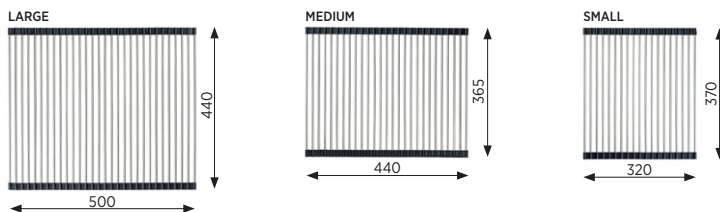

ROLL-OUT MATS

Suitable for all sinks

ORDER CODE Large 191561 (old code: SKA-015-01)
Medium 191562 (old code: SKA-015-02)
Small 191563 (old code: SKA-015-03)
MATERIAL Stainless steel, rubber

Small roll-out mat fits into the Benchtop Drainer Tray.

BENCHTOP DRAINER TRAY

Suits Tetra, Kubic, Kubic Deep (not suitable for Kubic Abovement)

ORDER CODE 191566 (old code: SKA-018)
SIZE 440 x 364 x 30H mm
MATERIAL Stainless steel, plastic

The benchtop drainer tray is designed to sit on the benchtop alongside your sink, for draining dishes or defrosting food. The tray has a gentle slope so that liquid drains into the sink. The small size roll-out mat fits the tray. The benchtop drainer tray also fits neatly into the Tetra standard bowl.