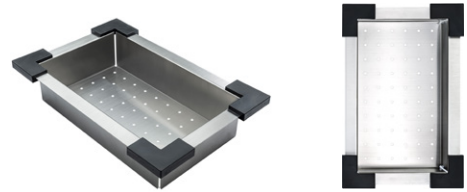

COLANDER

Suits Tetra, Kubic, Kubic Abovement, Kubic Deep

ORDER CODE 191564 (old code: SKA-016)
SIZE 290 x 450 x 75H mm
MATERIAL Stainless steel, plastic
FIT Fits standard size bowl (does not fit half-bowl)

The colander is especially useful for rinsing leaves and vegetables and draining pasta.