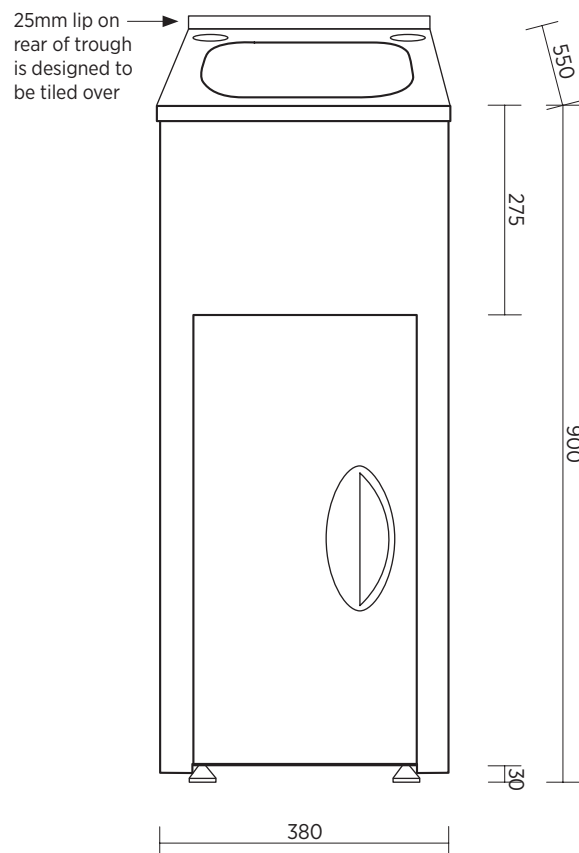

# TILOS 380B

35 LITRE 'TINY' LAUNDRY UNIT

## 35 litre 'Tiny' laundry unit. Stainless steel sink and white powder-coated metal cabinet.

The Tilos laundry units offer a simple, practical option for the laundry.

- Freestanding units
- Powder coated metal cabinet and 304 grade stainless steel sink
- Stainless steel designer basket waste
- Rinse bypass kit included
- Removable panel on each side of cabinet for hose access
- Reversible door
- Cabinet has white laminate floor
- 42 mm hole on left and right at rear of sink (caps supplied)
- 25 mm lip at rear of trough (designed to be tiled over)
- Height adjustable feet

SUMMARY	One bowl, metal cabinet, one door		
ORDER CODE	191704	Tilos 380B, no overflow	SLC-380B
	191706	Tilos 380B, with overflow kit	SLC-380B-OF
TAPHOLES	42mm taphole on left + right at rear of tub		
WASTE	Includes basket waste		
BYPASS	Includes bypass kit		
OVERFLOW	Optional overflow version includes overflow and bypass		
FLOOR	Cabinet is fitted with white laminate MDF floor		
DOOR	Reversible door can be fitted to open to left or right		
FEET	Height adjustable feet accommodate varying floor levels and elevate cabinet away from floor moisture		