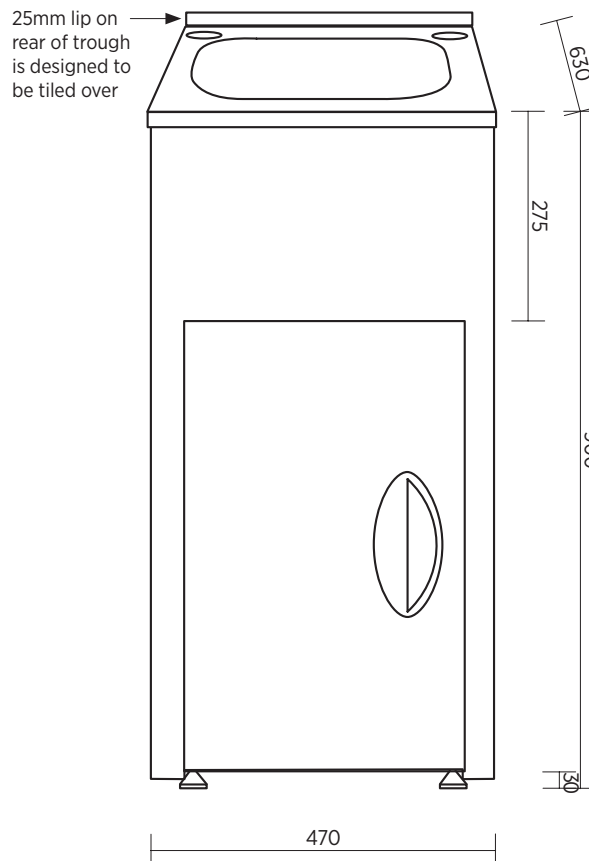

# TILOS 470B

45 LITRE 'SKINNY' LAUNDRY UNIT

## Tilos 45 litre 'Skinny' laundry unit. Stainless steel sink and white powder-coated metal cabinet.

The Tilos laundry units offer a simple, practical option for the laundry.

- Freestanding units
- Powder coated metal cabinet and 304 grade stainless steel sink
- Stainless steel designer basket waste
- Rinse bypass kit included
- Removable panel on each side of cabinet for hose access
- Reversible door
- Cabinet has white laminate floor
- 42 mm hole on left and right at rear of sink (caps supplied)
- 25 mm lip at rear of trough (designed to be tiled over)
- Height adjustable feet

SUMMARY	One bowl, metal cabinet, one door		
ORDER CODE	191708	Tilos 470B, no overflow	old code: SLC-470B
	191710	Tilos 470B, with overflow kit	old code: SLC-470B-OF
TAPHOLES	42mm taphole on left + right at rear of tub		
WASTE	Includes basket waste		
BYPASS	Includes bypass kit		
OVERFLOW	Optional overflow version includes overflow and bypass		
FLOOR	Cabinet is fitted with white laminate MDF floor		
DOOR	Reversible door can be fitted to open to left or right		
FEET	Height adjustable feet accommodate varying floor levels and elevate cabinet away from floor moisture		