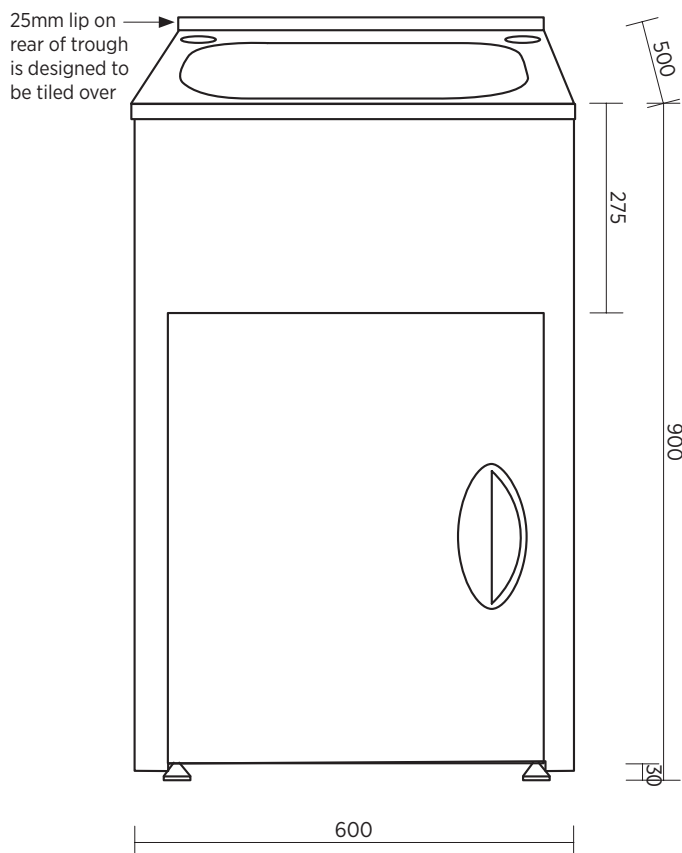

## Tilos 45 litre 'Standard' laundry unit. Stainless steel sink and white powder-coated metal cabinet.

The Tilos laundry units offer a simple, practical option for the laundry.

- Freestanding units
- Powder coated metal cabinet and 304 grade stainless steel sink
- Stainless steel designer basket waste
- Rinse bypass kit included
- Removable panel on each side of cabinet for hose access
- Reversible door
- Cabinet has white laminate floor
- 42 mm hole on left and right at rear of sink (caps supplied)
- 25 mm lip at rear of trough (designed to be tiled over)
- Height adjustable feet

SUMMARY	One bowl, metal cabinet, one door		
ORDER CODE	191712	Tilos 600B, no overflow	old code: SLC-600B
	191714	Tilos 600B, with overflow kit	old code: SLC-600B-OF
TAPHOLES	42mm taphole on left + right at rear of tub		
WASTE	Includes basket waste		
BYPASS	Includes bypass kit		
OVERFLOW	Optional overflow version includes overflow and bypass		
FLOOR	Cabinet is fitted with white laminate MDF floor		
DOOR	Reversible door can be fitted to open to left or right		
FEET	Height adjustable feet accommodate varying floor levels and elevate cabinet away from floor moisture		