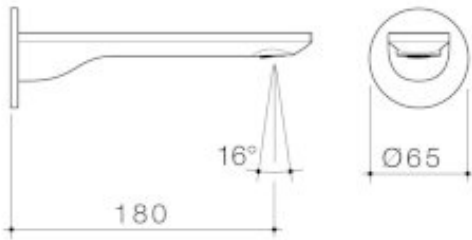

© COPYRIGHT 2014 - CAROMA INDUSTRIES LIMITED

*All price are recommended retail inclusive of GST in AUD. To be used as a guide only, prices may vary between model variations, and are subject to change without notice. A number of brands and products on this page are the subject of registered trade marks, register designs and/or registered patents. View full disclaimer on specify.caroma.com.au