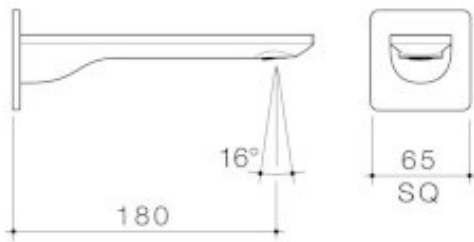

© COPYRIGHT 2014 - CAROMA INDUSTRIES LIMITED

*All price are recommended retail inclusive of GST in AUD. To be used as a guide only, prices may vary between model variations, and are subject to change without notice. A number of brands and products on this page are the subject of registered trade marks, register designs and/or registered patents. View full disclaimer on specify.caroma.com.au