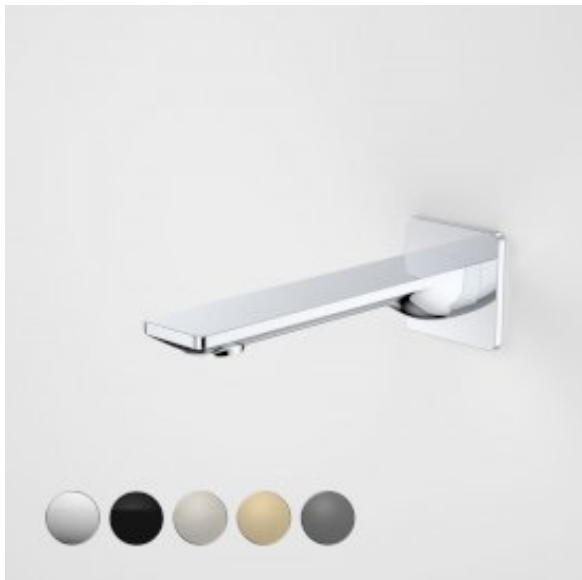

URBANE II 180MM BASIN / BATH OUTLET - SQUARE COVER PLATE

VISIT SPECIFY.CAROMA.COM.AU

The below products have been shared with you through the Caroma Specify website.
Visit specify.caroma.com.au to find more inspirational and innovative bathroom products.

URBANE II 180MM BASIN / BATH OUTLET - SQUARE COVER PLATE

Embracing a distinctly modern Australian style, the Caroma Urbane II Tapware Collection is a combination of functional and design unity. Supported by a beautiful and highly durable palette of 5 colour finishes including new PVD brushed brass, brushed nickel and gunmetal, as well as electroplated black and chrome, the collection can be tailored to suit a range of styles and tastes.

*Durable brass body construction *Concealed aerator with adjustable stream direction *Unrestricted aerator included for bath installations *WELS 6-star rated, 4.5L/min *Caroma tapware is 100% leak tested *Available in Chrome, Matte Black, PVD Brushed Nickel, PVD Brushed Brass, PVD Gunmetal *20-year warranty *Australian designed and engineered *Complete the look with Urbane II Basins, Baths, Toilets, Showers & Accessories

PRODUCT CODES

99666B6A	Urbane II 180mm Basin / Bath Outlet - Square Cover Plate - Matte Black	\$165.00*
99666BB6A	Urbane II 180mm Basin / Bath Outlet - Square Cover Plate - Brushed Brass	\$195.00*
99666GM6A	Urbane II 180mm Basin / Bath Outlet - Square Cover Plate - Gunmetal	\$195.00*
99666C6A	Urbane II 180mm Basin / Bath Outlet - Square Cover Plate - Chrome	\$149.00*
99666BN6A	Urbane II 180mm Basin / Bath Outlet - Square Cover Plate - Brushed Nickel	\$195.00*