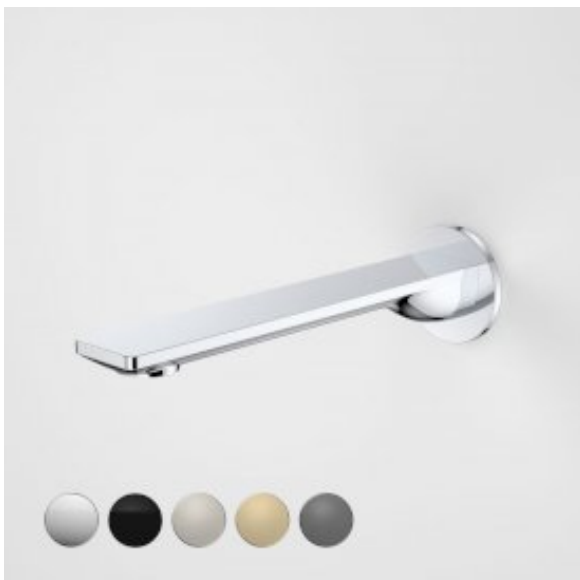

## URBANE II 220MM BASIN / BATH OUTLET - ROUND COVER PLATE

VISIT SPECIFY.CAROMA.COM.AU

The below products have been shared with you through the Caroma Specify website.

Visit [specify.caroma.com.au](http://specify.caroma.com.au) to find more inspirational and innovative bathroom products.

### URBANE II 220MM BASIN / BATH OUTLET - ROUND COVER PLATE

Embracing a distinctly modern Australian style, the Caroma Urbane II Tapware Collection is a combination of functional and design unity. Supported by a beautiful and highly durable palette of 5 colour finishes including new PVD brushed brass, brushed nickel and gunmetal, as well as electroplated black and chrome, the collection can be tailored to suit a range of styles and tastes.

\*Durable brass body construction \*Concealed aerator with adjustable stream direction \*Unrestricted aerator included for bath installations \*WELS 6-star rated, 4.5L/min \*Caroma tapware is 100% leak tested \*Available in Chrome, Matte Black, PVD Brushed Nickel, PVD Brushed Brass, PVD Gunmetal \*20-year warranty \*Australian designed and engineered \*Complete the look with Urbane II Basins, Baths, Toilets, Showers & Accessories

### PRODUCT CODES

99667C6A	Urbane II 220mm Basin / Bath Outlet - Round Cover Plate - Chrome	\$179.00*
99667B6A	Urbane II 220mm Basin / Bath Outlet - Round Cover Plate - Matte Black	\$195.00*
99667GM6A	Urbane II 220mm Basin / Bath Outlet - Round Cover Plate - Gunmetal	\$235.00*
99667BB6A	Urbane II 220mm Basin / Bath Outlet - Round Cover Plate - Brushed Brass	\$235.00*
99667BN6A	Urbane II 220mm Basin / Bath Outlet - Round Cover Plate - Brushed Nickel	\$235.00*