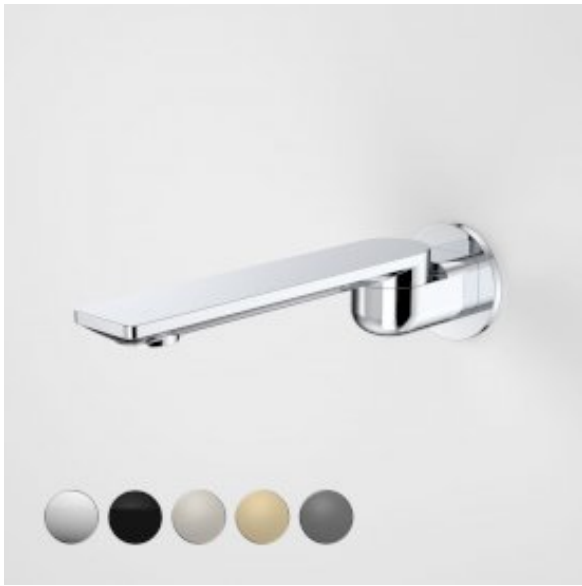

## URBANE II 220MM BATH SWIVEL OUTLET - ROUND COVER PLATE

VISIT SPECIFY.CAROMA.COM.AU

The below products have been shared with you through the Caroma Specify website.

Visit [specify.caroma.com.au](https://specify.caroma.com.au) to find more inspirational and innovative bathroom products.

### URBANE II 220MM BATH SWIVEL OUTLET - ROUND COVER PLATE

Embracing a distinctly modern Australian style, the Caroma Urbane II Tapware Collection is a combination of functional and design unity. Supported by a beautiful and highly durable palette of 5 colour finishes including new PVD brushed brass, brushed nickel and gunmetal, as well as electroplated black and chrome, the collection can be tailored to suit a range of styles and tastes.

\*Durable brass body construction \*Concealed aerator with adjustable stream direction \*Unrestricted aerator included for bath installations \*WELS 6-star rated, 4.5L/min \*Caroma tapware is 100% leak tested \*180-degree swivel for increased control \*Available in Chrome, Matte Black, PVD Brushed Nickel, PVD Brushed Brass, PVD Gunmetal \*20-year warranty \*Australian designed and engineered \*Complete the look with Urbane II Basins, Baths, Toilets, Showers & Accessories

#### PRODUCT CODES

- |         |   |           |
|---------|---|-----------|
| 99669C  | Urbane II 220mm Bath Swivel Outlet - Round Cover Plate - Chrome         | \$169.00* |
| 99669B  | Urbane II 220mm Bath Swivel Outlet - Round Cover Plate - Matte Black    | \$185.00* |
| 99669BB | Urbane II 220mm Bath Swivel Outlet - Round Cover Plate - Brushed Brass  | \$219.00* |
| 99669GM | Urbane II 220mm Bath Swivel Outlet - Round Cover Plate - Gunmetal       | \$219.00* |
| 99669BN | Urbane II 220mm Bath Swivel Outlet - Round Cover Plate - Brushed Nickel | \$219.00* |