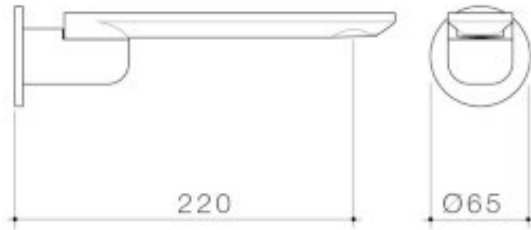

© COPYRIGHT 2014 - CAROMA INDUSTRIES LIMITED

*All price are recommended retail inclusive of GST in AUD. To be used as a guide only, prices may vary between model variations, and are subject to change without notice.
A number of brands and products on this page are the subject of registered trade marks, register designs and/or registered patents. View full disclaimer on specify.caroma.com.au