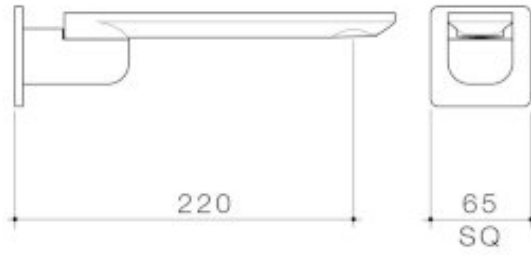

© COPYRIGHT 2014 - CAROMA INDUSTRIES LIMITED

*All price are recommended retail inclusive of GST in AUD. To be used as a guide only, prices may vary between model variations, and are subject to change without notice.
A number of brands and products on this page are the subject of registered trade marks, register designs and/or registered patents. View full disclaimer on specify.caroma.com.au