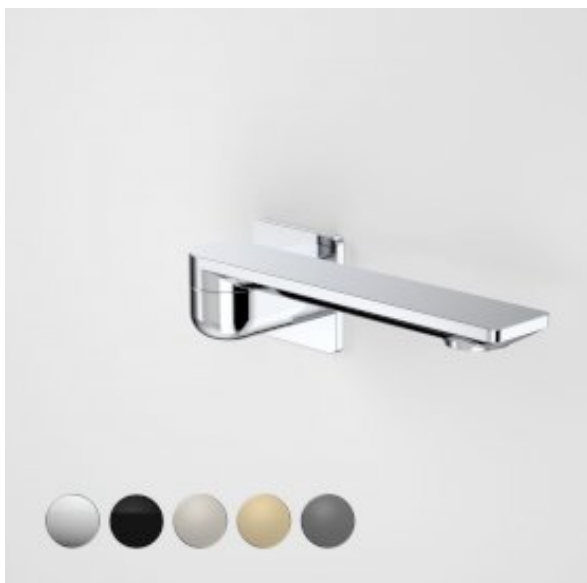

URBANE II 220MM BATH SWIVEL OUTLET - SQUARE COVER PLATE

VISIT SPECIFY.CAROMA.COM.AU

The below products have been shared with you through the Caroma Specify website.

Visit specify.caroma.com.au to find more inspirational and innovative bathroom products.

URBANE II 220MM BATH SWIVEL OUTLET - SQUARE COVER PLATE

Embracing a distinctly modern Australian style, the Caroma Urbane II Tapware Collection is a combination of functional and design unity. Supported by a beautiful and highly durable palette of 5 colour finishes including new PVD brushed brass, brushed nickel and gunmetal, as well as electroplated black and chrome, the collection can be tailored to suit a range of styles and tastes.

*Durable brass body construction *Concealed aerator with adjustable stream direction *Unrestricted aerator included for bath installations *WELS 6-star rated, 4.5L/min *Caroma tapware is 100% leak tested *180-degree swivel for increased control *Available in Chrome, Matte Black, PVD Brushed Nickel, PVD Brushed Brass, PVD Gunmetal *20-year warranty *Australian designed and engineered *Complete the look with Urbane II Basins, Baths, Toilets, Showers & Accessories

PRODUCT CODES

- 99670C Urbane II 220mm Bath Swivel Outlet - Square Cover Plate - \$169.00*
Chrome
- 99670B Urbane II 220mm Bath Swivel Outlet - Square Cover Plate - \$185.00*
Matte Black
- 99670BB Urbane II 220mm Bath Swivel Outlet - Square Cover Plate - \$219.00*
Brushed Brass
- 99670GM Urbane II 220mm Bath Swivel Outlet - Square Cover Plate - \$219.00*
Gunmetal
- 99670BN Urbane II 220mm Bath Swivel Outlet - Square Cover Plate - \$219.00*
Brushed Nickel