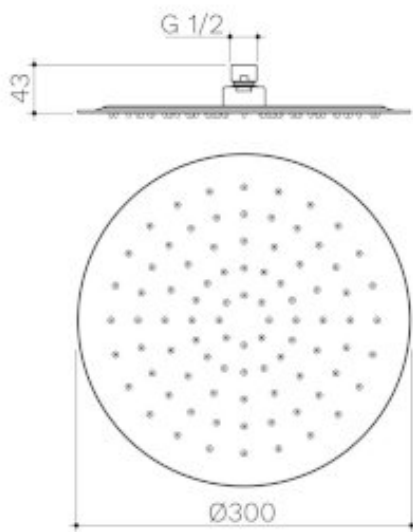

© COPYRIGHT 2014 - CAROMA INDUSTRIES LIMITED

*All price are recommended retail inclusive of GST in AUD. To be used as a guide only, prices may vary between model variations, and are subject to change without notice. A number of brands and products on this page are the subject of registered trade marks, register designs and/or registered patents. View full disclaimer on specify.caroma.com.au