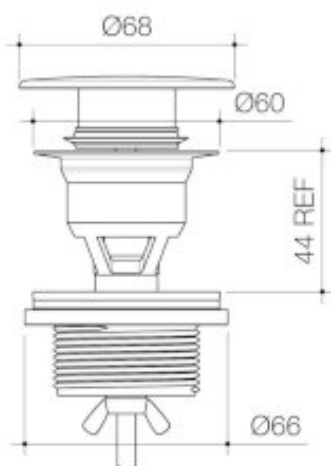

URBANE II BASIN DOME POP-UP PLUG & WASTE

Available in a beautiful and highly durable palette of colour finishes that match the taps and showers, these Urbane II color kits allow you to customise your bathroom to your unique style and taste right down to the basin plugs and toilet hinges.

*Available in Chrome, Matte Black, PVD Brushed Nickel, PVD Brushed Brass, PVD Gunmetal * Match with the rest of Urbane II Basin Collection

PRODUCT CODES

687330C	Urbane II Basin Dome Pop-Up Plug & Waste - Chrome	\$29.00*
687330B	Urbane II Pop Down P&W - Black	\$29.00*
687330BB	Urbane II Basin Dome Pop-Up Plug & Waste - Brushed Brass	\$39.00*
687330GM	Urbane II Basin Dome Pop-Up Plug & Waste - Gunmetal	\$39.00*
687330BN	Urbane II Basin Dome Pop-Up Plug & Waste - Brushed Nickel	\$39.00*