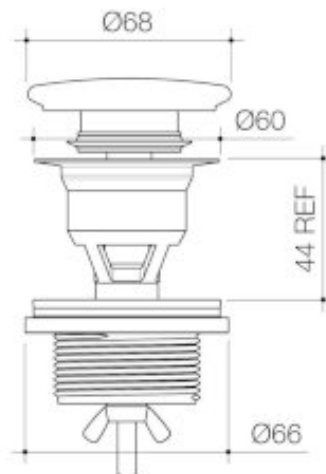

URBANE II BASIN DOME POP-UP PLUG & WASTE

Available in a beautiful and highly durable palette of colour finishes that match the taps and showers, these Urbane II color kits allow you to customise your bathroom to your unique style and taste right down to the basin plugs and toilet hinges.

*Available in Chrome, Matte Black, PVD Brushed Nickel, PVD Brushed Brass, PVD Gunmetal * Match with the rest of Urbane II Basin Collection

PRODUCT CODES

687330C	Urbane II Basin Dome Pop-Up Plug & Waste - Chrome	\$29.00*
687330B	Urbane II Pop Down P&W - Black	\$29.00*
687330BB	Urbane II Basin Dome Pop-Up Plug & Waste - Brushed Brass	\$39.00*
687330GM	Urbane II Basin Dome Pop-Up Plug & Waste - Gunmetal	\$39.00*
687330BN	Urbane II Basin Dome Pop-Up Plug & Waste - Brushed Nickel	\$39.00*