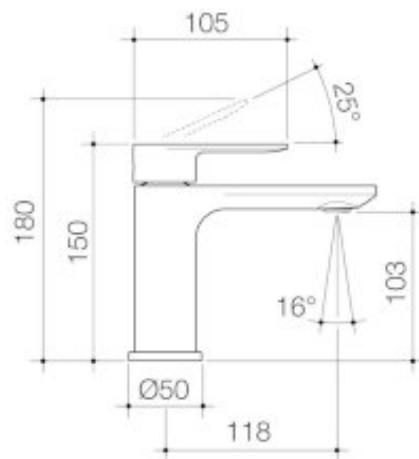

© COPYRIGHT 2014 - CAROMA INDUSTRIES LIMITED

*All price are recommended retail inclusive of GST in AUD. To be used as a guide only, prices may vary between model variations, and are subject to change without notice. A number of brands and products on this page are the subject of registered trade marks, register designs and/or registered patents. View full disclaimer on specify.caroma.com.au