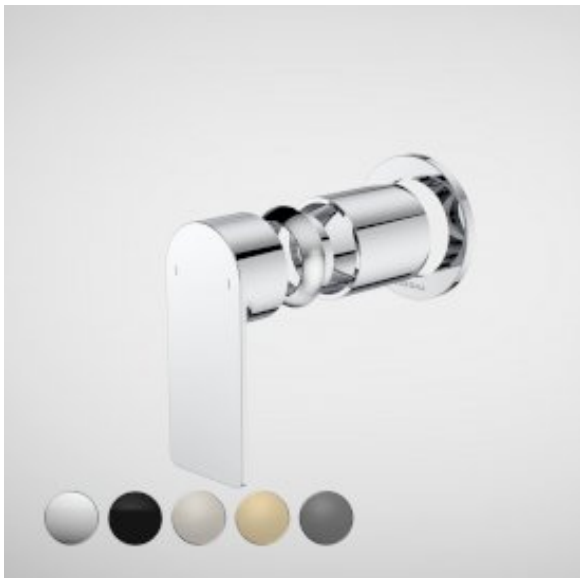

URBANE II BATH / SHOWER TRIM KIT - ROUND COVER PLATE

VISIT SPECIFY.CAROMA.COM.AU

The below products have been shared with you through the Caroma Specify website.

Visit specify.caroma.com.au to find more inspirational and innovative bathroom products.

URBANE II BATH / SHOWER TRIM KIT - ROUND COVER PLATE

Embracing a distinctly modern Australian style, the Caroma Urbane II Tapware Collection is a combination of functional and design unity. Supported by a beautiful and highly durable palette of 5 colour finishes including new PVD brushed brass, brushed nickel and gunmetal, as well as electroplated black and chrome, the collection can be tailored to suit a range of styles and tastes.

*Durable brass body construction *Superior 35mm ceramic disc cartridge
*Interchangeable trim kits allow colour/finish to be changed post installation
*Caroma tapware is 100% leak tested *Available in Chrome, Matte Black, PVD Brushed Nickel, PVD Brushed Brass, PVD Gunmetal *Australian designed and engineered *20-year warranty *Match with complete Urbane II Bathroom Collection

PRODUCT CODES

99653C	Urbane II Bath / Shower Trim Kit - Round Cover Plate - Chrome	\$99.00*
99653B	Urbane II Bath / Shower Trim Kit - Round Cover Plate - Matte Black	\$119.00*
99653BB	Urbane II Bath / Shower Trim Kit - Round Cover Plate - Brushed Brass	\$159.00*
99653GM	Urbane II Bath / Shower Trim Kit - Round Cover Plate - Gunmetal	\$159.00*
99653BN	Urbane II Bath / Shower Trim Kit - Round Cover Plate - Brushed Nickel	\$159.00*