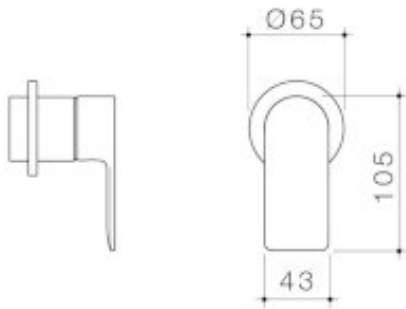

© COPYRIGHT 2014 - CAROMA INDUSTRIES LIMITED

*All price are recommended retail inclusive of GST in AUD. To be used as a guide only, prices may vary between model variations, and are subject to change without notice. A number of brands and products on this page are the subject of registered trade marks, register designs and/or registered patents. View full disclaimer on specify.caroma.com.au