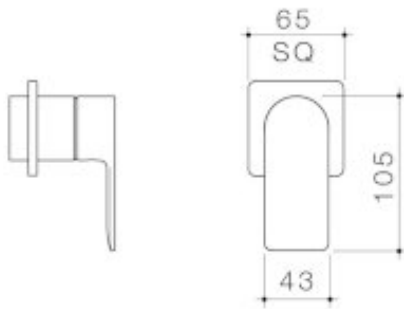

© COPYRIGHT 2014 - CAROMA INDUSTRIES LIMITED

*All price are recommended retail inclusive of GST in AUD. To be used as a guide only, prices may vary between model variations, and are subject to change without notice. A number of brands and products on this page are the subject of registered trade marks, register designs and/or registered patents. View full disclaimer on specify.caroma.com.au