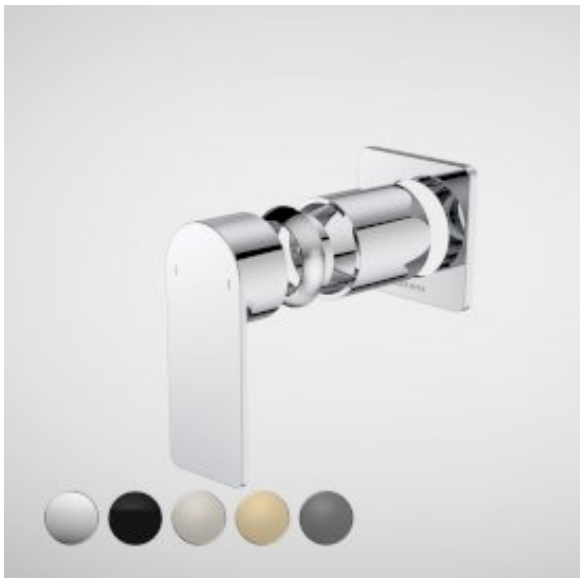

## URBANE II BATH / SHOWER TRIM KIT - SQUARE COVER PLATE

VISIT [SPECIFY.CAROMA.COM.AU](https://specify.caroma.com.au)

The below products have been shared with you through the Caroma Specify website.

Visit [specify.caroma.com.au](https://specify.caroma.com.au) to find more inspirational and innovative bathroom products.

### URBANE II BATH / SHOWER TRIM KIT - SQUARE COVER PLATE

Embracing a distinctly modern Australian style, the Caroma Urbane II Tapware Collection is a combination of functional and design unity. Supported by a beautiful and highly durable palette of 5 colour finishes including new PVD brushed brass, brushed nickel and gunmetal, as well as electroplated black and chrome, the collection can be tailored to suit a range of styles and tastes.

\*Durable brass body construction \*Superior 35mm ceramic disc cartridge  
 \*Interchangeable trim kits allow colour/finish to be changed post installation  
 \*Caroma tapware is 100% leak tested \*Available in Chrome, Matte Black, PVD Brushed Nickel, PVD Brushed Brass, PVD Gunmetal \*Australian designed and engineered \*20-year warranty \*Match with complete Urbane II Bathroom Collection

### PRODUCT CODES

99654C	Urbane II Bath / Shower Trim Kit - Square Cover Plate - Chrome	\$99.00*
99654B	Urbane II Bath / Shower Trim Kit - Square Cover Plate - Matte Black	\$119.00*
99654BB	Urbane II Bath / Shower Trim Kit - Square Cover Plate - Brushed Brass	\$159.00*
99654GM	Urbane II Bath / Shower Trim Kit - Square Cover Plate - Gunmetal	\$159.00*
99654BN	Urbane II Bath / Shower Trim Kit - Square Cover Plate - Brushed Nickel	\$159.00*