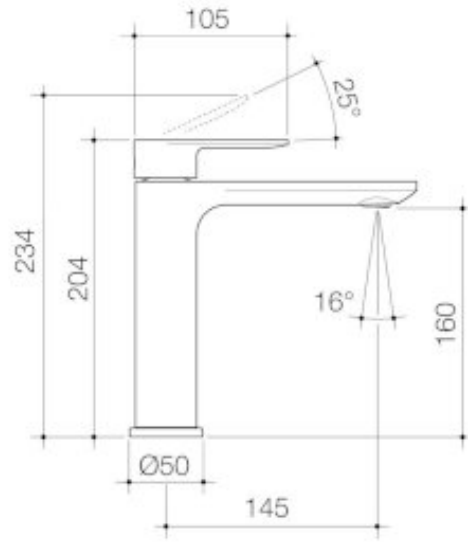

© COPYRIGHT 2014 - CAROMA INDUSTRIES LIMITED

*All price are recommended retail inclusive of GST in AUD. To be used as a guide only, prices may vary between model variations, and are subject to change without notice. A number of brands and products on this page are the subject of registered trade marks, register designs and/or registered patents. View full disclaimer on specify.caroma.com.au