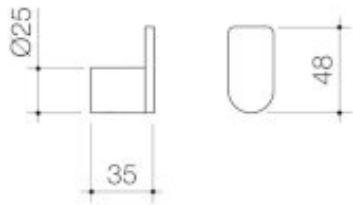

© COPYRIGHT 2014 - CAROMA INDUSTRIES LIMITED

*All price are recommended retail inclusive of GST in AUD. To be used as a guide only, prices may vary between model variations, and are subject to change without notice. A number of brands and products on this page are the subject of registered trade marks, register designs and/or registered patents. View full disclaimer on specify.caroma.com.au