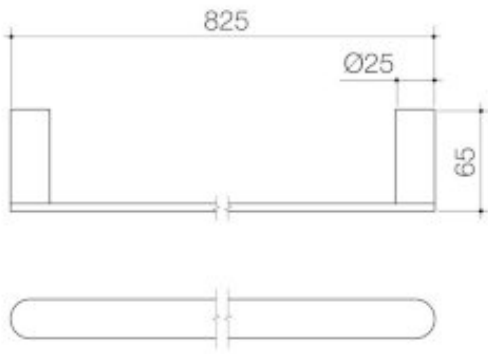

© COPYRIGHT 2014 - CAROMA INDUSTRIES LIMITED

*All price are recommended retail inclusive of GST in AUD. To be used as a guide only, prices may vary between model variations, and are subject to change without notice. A number of brands and products on this page are the subject of registered trade marks, register designs and/or registered patents. View full disclaimer on specify.caroma.com.au