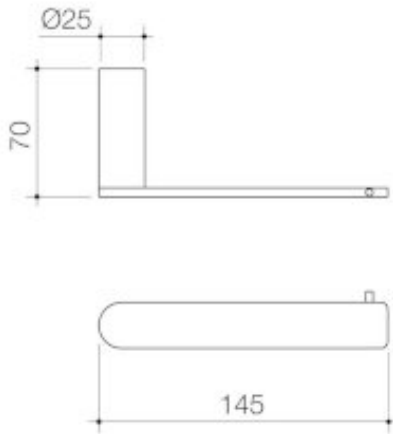

© COPYRIGHT 2014 - CAROMA INDUSTRIES LIMITED

*All price are recommended retail inclusive of GST in AUD. To be used as a guide only, prices may vary between model variations, and are subject to change without notice. A number of brands and products on this page are the subject of registered trade marks, register designs and/or registered patents. View full disclaimer on specify.caroma.com.au