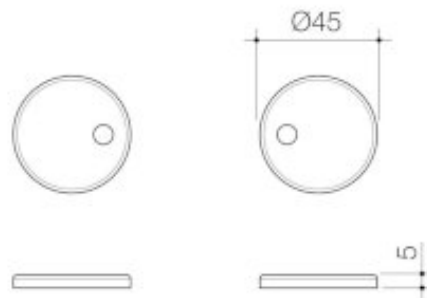

© COPYRIGHT 2014 - CAROMA INDUSTRIES LIMITED

*All price are recommended retail inclusive of GST in AUD. To be used as a guide only, prices may vary between model variations, and are subject to change without notice. A number of brands and products on this page are the subject of registered trade marks, register designs and/or registered patents. View full disclaimer on specify.caroma.com.au