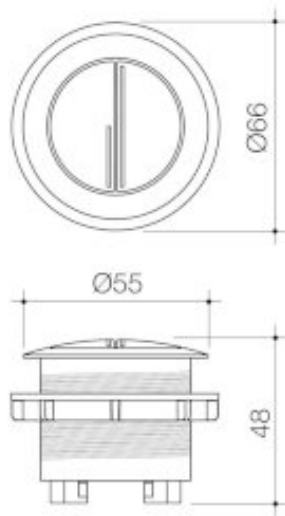

© COPYRIGHT 2014 - CAROMA INDUSTRIES LIMITED

*All price are recommended retail inclusive of GST in AUD. To be used as a guide only, prices may vary between model variations, and are subject to change without notice. A number of brands and products on this page are the subject of registered trade marks, register designs and/or registered patents. View full disclaimer on specify.caroma.com.au