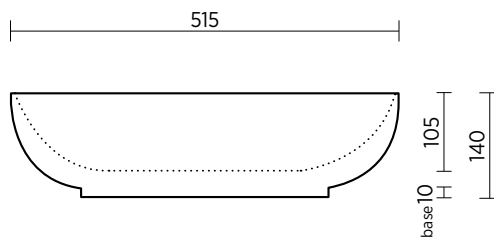

## Above counter basin, large oval

|            |   |            |
|------------|---|------------|
| ORDER CODE | 191010  | Vari basin |
| TAPHOLE    | No taphole  |            |
| WASTE      | Suits 32 mm waste.  |            |
| OVERFLOW   | No overflow.  |            |
| MATERIAL   | Vitreous china.   |            |
| FINISH     | Gloss.  |            |
| COLOUR     | White.  |            |
| FIXING     | Always use the actual basin to verify cutout.<br>Use silicone sealant. Do not use epoxy type adhesives. |            |

### Please note

- All measurements are in millimetres.
- Dimensions are nominal and subject to normal ceramic manufacturing variations of  $\pm 5$ mm.
- Fixing: Use silicone sealant. DO NOT USE EPOXY TYPE ADHESIVES.
- Always use the actual basin to verify cutout.
- Specifications may vary without notice as part of our continuous improvement practices.
- Clean with a damp cloth. Do not use abrasive cleaners, liquids or pastes.