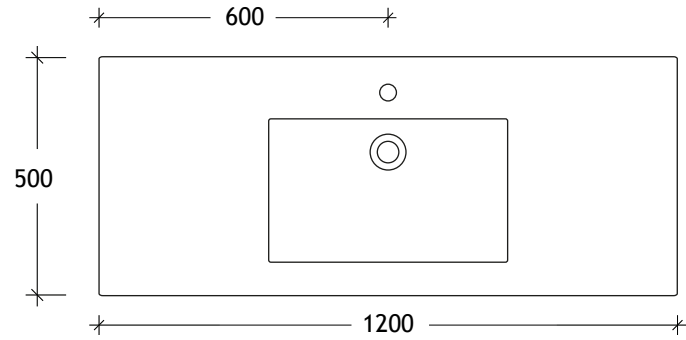

NAME:	SUSL1200WHC
SIZE:	1200
WK/WH:	WALL HUNG
CONFIGURATION:	CENTRE BOWL

PLEASE NOTE: Do not perform any plumbing rough in prior to taking delivery of your vanity, as all measurements are nominal and are subject to change. Measure exact locations from your vanity once it is on site.