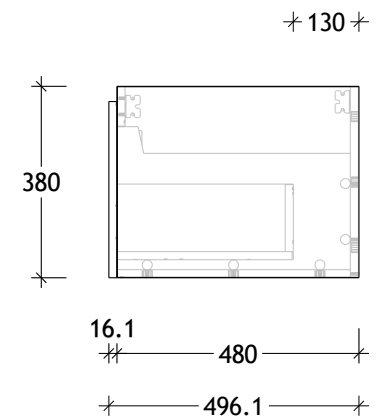

NAME:	SUSL1200WHC
SIZE:	1200
WK/WH:	WALL HUNG
CONFIGURATION:	CENTRE BOWL

PLEASE NOTE: Do not perform any plumbing rough in prior to taking delivery of your vanity, as all measurements are nominal and are subject to change. Measure exact locations from your vanity once it is on site.