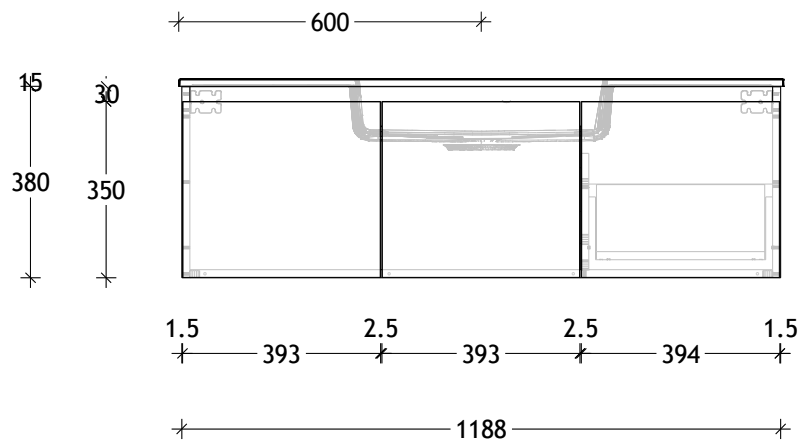

NAME:	SUSL1200WHC
SIZE:	1200
WK/WH:	WALL HUNG
CONFIGURATION:	CENTRE BOWL

PLEASE NOTE: Do not perform any plumbing rough in prior to taking delivery of your vanity, as all measurements are nominal and are subject to change. Measure exact locations from your vanity once it is on site.