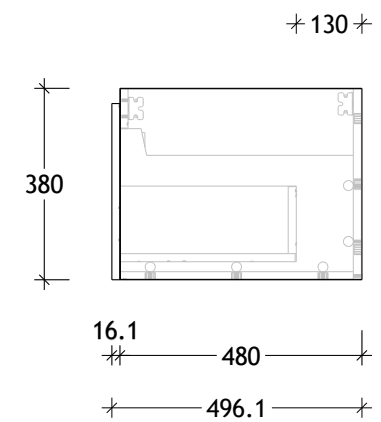

NAME:	SUSL1200WHL
SIZE:	1200
WK/WH:	WALL HUNG
CONFIGURATION:	LEFT BOWL

PLEASE NOTE: Do not perform any plumbing rough in prior to taking delivery of your vanity, as all measurements are nominal and are subject to change. Measure exact locations from your vanity once it is on site.