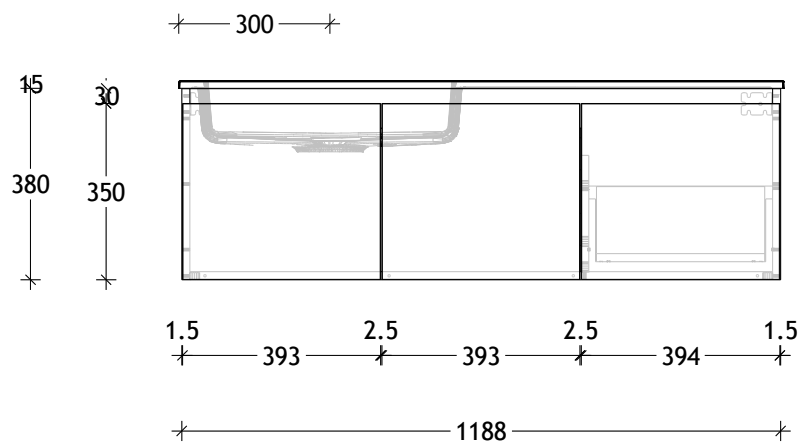

NAME:	SUSL1200WHL
SIZE:	1200
WK/WH:	WALL HUNG
CONFIGURATION:	LEFT BOWL

PLEASE NOTE: Do not perform any plumbing rough in prior to taking delivery of your vanity, as all measurements are nominal and are subject to change. Measure exact locations from your vanity once it is on site.