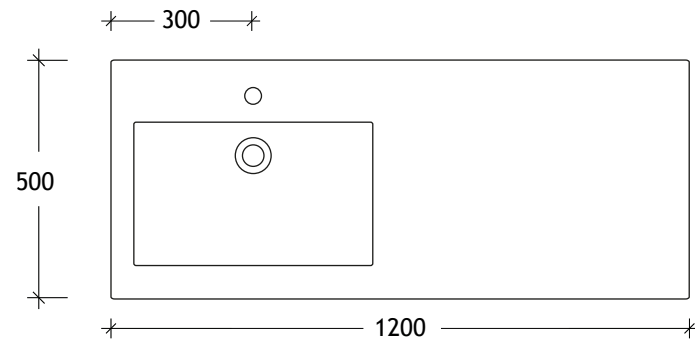

NAME:	SUSL1200WHL
SIZE:	1200
WK/WH:	WALL HUNG
CONFIGURATION:	LEFT BOWL

PLEASE NOTE: Do not perform any plumbing rough in prior to taking delivery of your vanity, as all measurements are nominal and are subject to change. Measure exact locations from your vanity once it is on site.