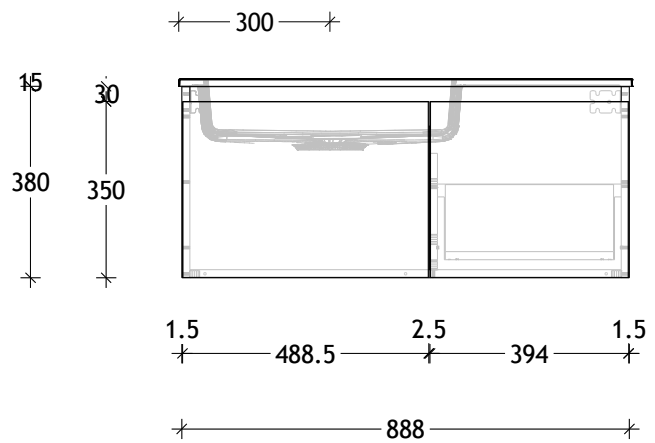

NAME:	SUSL0900WHL
SIZE:	900
WK/WH:	WALL HUNG
CONFIGURATION:	LEFT BOWL

PLEASE NOTE: Do not perform any plumbing rough in prior to taking delivery of your vanity, as all measurements are nominal and are subject to change. Measure exact locations from your vanity once it is on site.