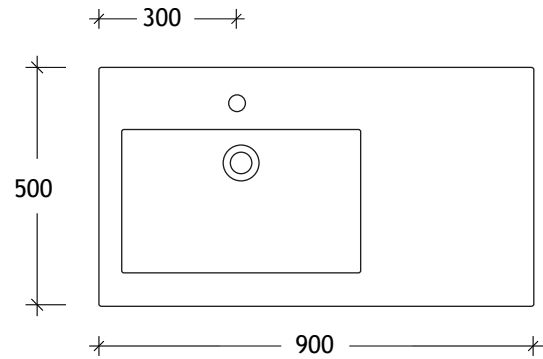

NAME:	SUSL0900WHL
SIZE:	900
WK/WH:	WALL HUNG
CONFIGURATION:	LEFT BOWL

PLEASE NOTE: Do not perform any plumbing rough in prior to taking delivery of your vanity, as all measurements are nominal and are subject to change. Measure exact locations from your vanity once it is on site.