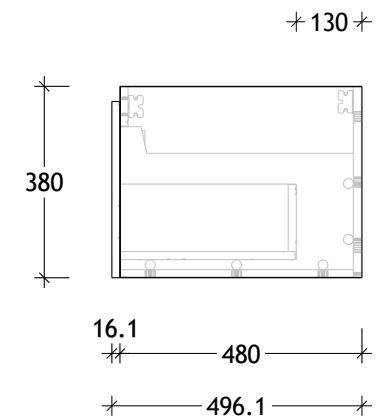

NAME:	SUSL0900WHL
SIZE:	900
WK/WH:	WALL HUNG
CONFIGURATION:	LEFT BOWL

PLEASE NOTE: Do not perform any plumbing rough in prior to taking delivery of your vanity, as all measurements are nominal and are subject to change. Measure exact locations from your vanity once it is on site.