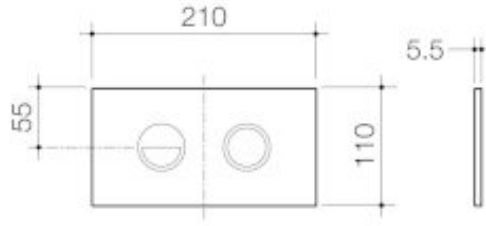

© COPYRIGHT 2014 - CAROMA INDUSTRIES LIMITED

*All price are recommended retail inclusive of GST in AUD. To be used as a guide only, prices may vary between model variations, and are subject to change without notice.
A number of brands and products on this page are the subject of registered trade marks, register designs and/or registered patents. View full disclaimer on specify.caroma.com.au