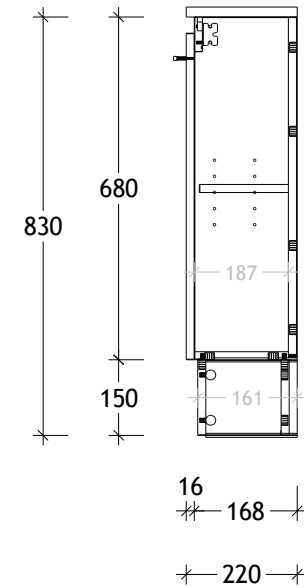

NAME:	PICCOLO - PCL0400WH
SIZE:	400
WK/WH:	WALL HUNG
CONFIGURATION:	RIGHT HINGED DOOR

PLEASE NOTE: Do not perform any plumbing rough in prior to taking delivery of your vanity, as all measurements are nominal and are subject to change. Measure exact locations from your vanity once it is on site.

NAME:	PICCOLO - PCL0400WK
SIZE:	400
WK/WH:	WITH KICK
CONFIGURATION:	RIGHT HINGED DOOR

PLEASE NOTE: Do not perform any plumbing rough in prior to taking delivery of your vanity, as all measurements are nominal and are subject to change. Measure exact locations from your vanity once it is on site.