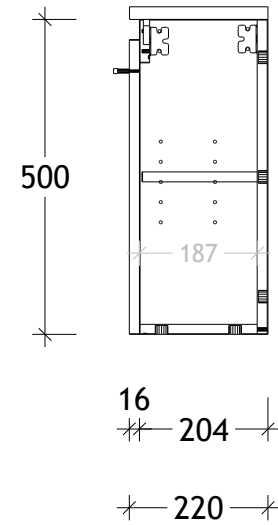

NAME:	PICCOLO - PCL0400WH
SIZE:	400
WK/WH:	WALL HUNG
CONFIGURATION:	RIGHT HINGED DOOR

PLEASE NOTE: Do not perform any plumbing rough in prior to taking delivery of your vanity, as all measurements are nominal and are subject to change. Measure exact locations from your vanity once it is on site.

NAME:	PICCOLO - PCL0400WK
SIZE:	400
WK/WH:	WITH KICK
CONFIGURATION:	RIGHT HINGED DOOR

PLEASE NOTE: Do not perform any plumbing rough in prior to taking delivery of your vanity, as all measurements are nominal and are subject to change. Measure exact locations from your vanity once it is on site.