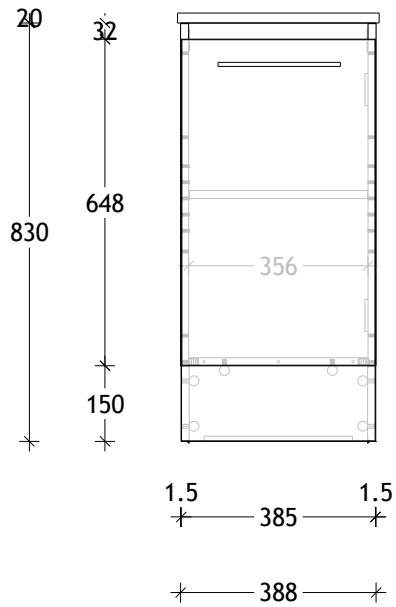

NAME:	PICCOLO - PCL0400WH
SIZE:	400
WK/WH:	WALL HUNG
CONFIGURATION:	RIGHT HINGED DOOR

PLEASE NOTE: Do not perform any plumbing rough in prior to taking delivery of your vanity, as all measurements are nominal and are subject to change. Measure exact locations from your vanity once it is on site.

NAME:	PICCOLO - PCL0400WK
SIZE:	400
WK/WH:	WITH KICK
CONFIGURATION:	RIGHT HINGED DOOR

PLEASE NOTE: Do not perform any plumbing rough in prior to taking delivery of your vanity, as all measurements are nominal and are subject to change. Measure exact locations from your vanity once it is on site.