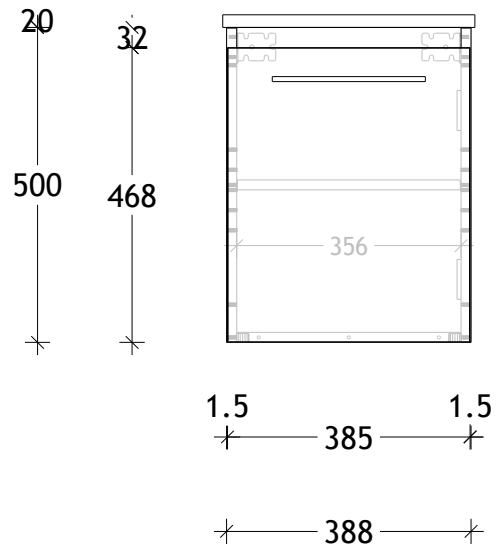

NAME:	PICCOLO - PCL0400WH
SIZE:	400
WK/WH:	WALL HUNG
CONFIGURATION:	RIGHT HINGED DOOR

PLEASE NOTE: Do not perform any plumbing rough in prior to taking delivery of your vanity, as all measurements are nominal and are subject to change. Measure exact locations from your vanity once it is on site.

NAME:	PICCOLO - PCL0400WK
SIZE:	400
WK/WH:	WITH KICK
CONFIGURATION:	RIGHT HINGED DOOR

PLEASE NOTE: Do not perform any plumbing rough in prior to taking delivery of your vanity, as all measurements are nominal and are subject to change. Measure exact locations from your vanity once it is on site.