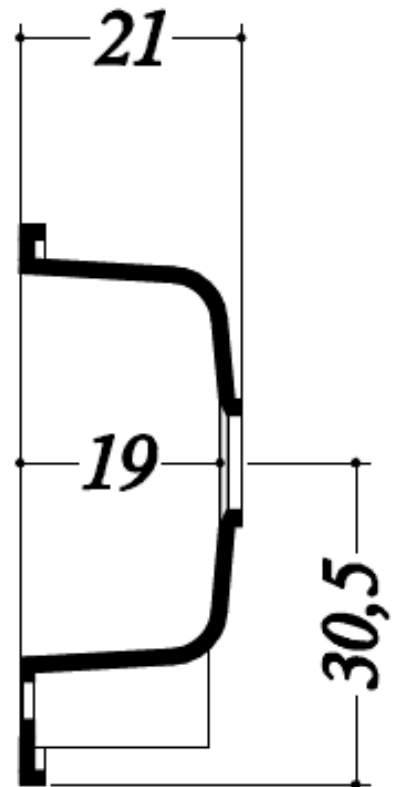

URBAN LAUNDRY TROUGH

Code - 310/1

With Overflow
Approx. 25L Capacity

Includes:
90mm Basket Waste & Plug

Manufactured in Italy

2 Year Warranty

Proudly imported and distributed by
Gro Agencies Pty Ltd
Unit 2 / 37 Howe St, Osborne Park, WA, 6017
P 08 9446 3288 E info@groagencies.com.au W www.groagencies.com.au