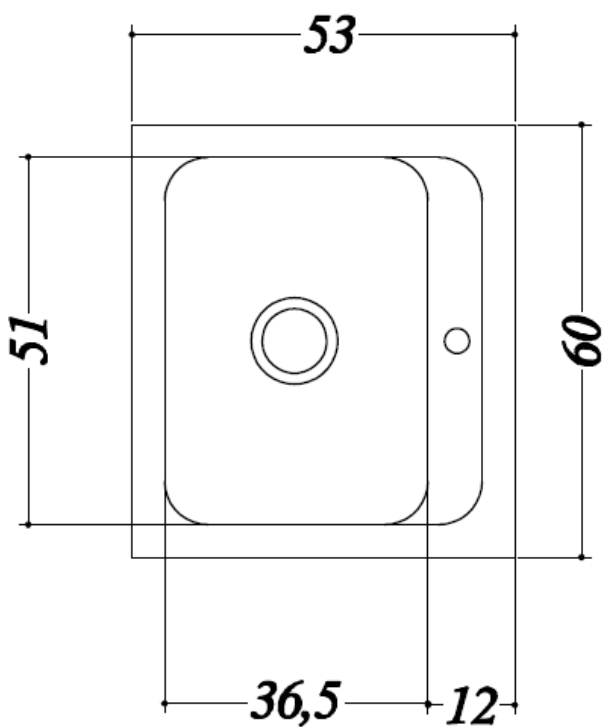

URBAN LAUNDRY TROUGH

Code - 310/1

With Overflow
Approx. 25L Capacity

Includes:
90mm Basket Waste & Plug

Manufactured in Italy

2 Year Warranty

Proudly imported and distributed by
Gro Agencies Pty Ltd
Unit 2 / 37 Howe St, Osborne Park, WA, 6017
P 08 9446 3288 E info@groagencies.com.au W www.groagencies.com.au