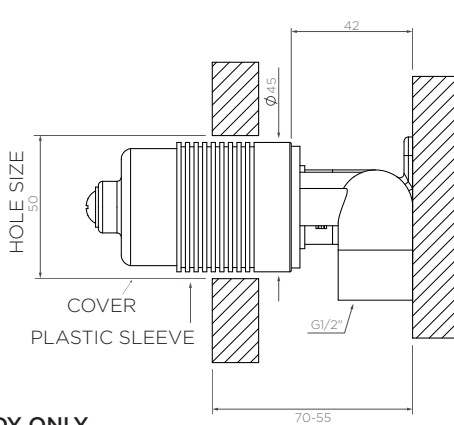

Arcisan universal in-wall body for basin/ bath mixer

ARB0120

INFORMATION

Pressure Rating
150 - 500kPa

Hot and cold water inlet pressures
should be equal.

BODY WITH REMOVABLE COVER/PLASTIC SLEEVE

BODY ONLY

WARRANTY
15 years