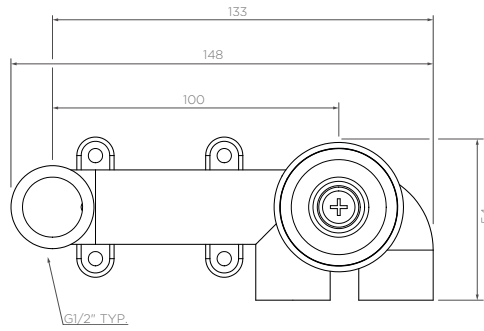

Arcisan universal in-wall body for basin/ bath mixer

ARB0120

INFORMATION

Pressure Rating
150 - 500kPa

Hot and cold water inlet pressures
should be equal.

BODY WITH REMOVABLE COVER/PLASTIC SLEEVE

BODY ONLY

WARRANTY
15 years