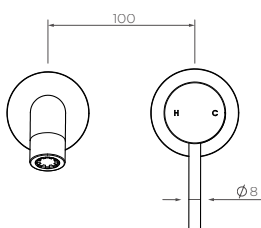

CARE AND MAINTENANCE

- All surfaces should be frequent cleaned with a mixture of mild, pH neutral soap and warm water with a soft cloth
- Do not use abrasive clothes, scouring pads on surfaces
- Do not use harsh cleaning agents i.e. cream cleaners or citrus based cleaners (see *cleaning leaflet for comprehensive list*)