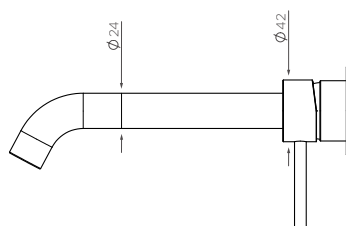

CARE AND MAINTENANCE

- All surfaces should be frequent cleaned with a mixture of mild, pH neutral soap and warm water with a soft cloth
- Do not use abrasive clothes, scouring pads on surfaces
- Do not use harsh cleaning agents i.e. cream cleaners or citrus based cleaners (see *cleaning leaflet for comprehensive list*)