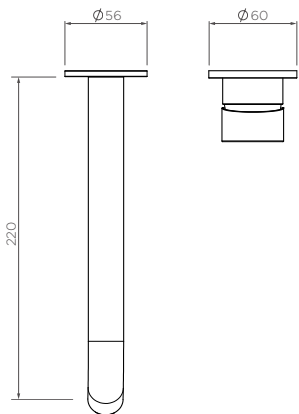

CARE AND MAINTENANCE

- All surfaces should be frequent cleaned with a mixture of mild, pH neutral soap and warm water with a soft cloth
- Do not use abrasive clothes, scouring pads on surfaces
- Do not use harsh cleaning agents i.e. cream cleaners or citrus based cleaners (see *cleaning leaflet for comprehensive list*)