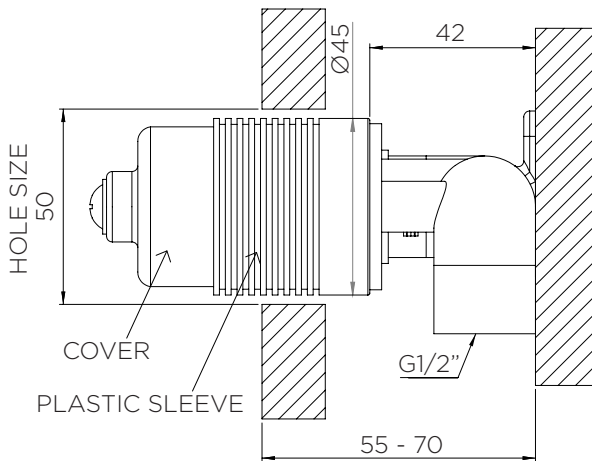

**Arcisan universal in-wall body for basin/bath mixer - handle up**

ARB0120U

**BODY WITH REMOVABLE COVER/PLASTIC SLEEVE**

**BODY ONLY**