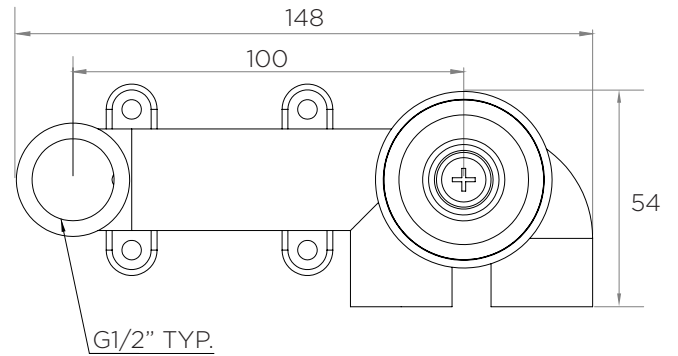

**Arcisan universal in-wall body for basin/bath mixer - handle up**

ARB0120U

**BODY WITH REMOVABLE COVER/PLASTIC SLEEVE**

**BODY ONLY**