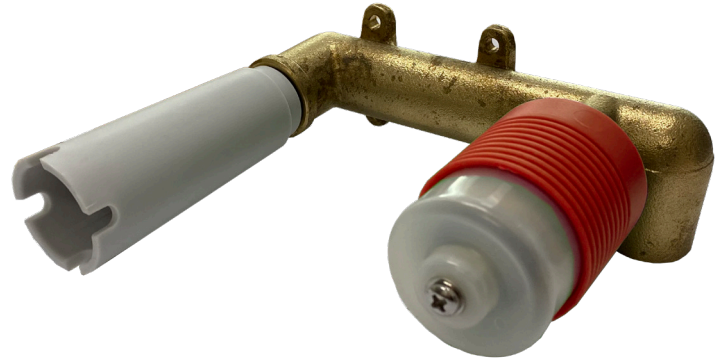

**Arcisan universal in-wall body for basin/bath mixer - handle up**

ARB0120U

**BODY WITH REMOVABLE COVER/PLASTIC SLEEVE**

**BODY ONLY**