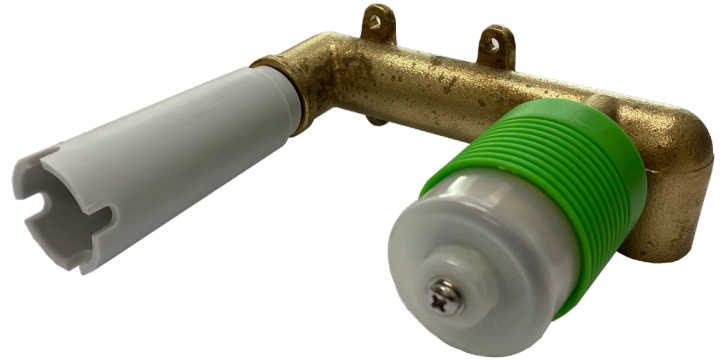

Arcisan universal in-wall body for basin/bath mixer

ARB0120

BODY WITH REMOVABLE COVER/PLASTIC SLEEVE

BODY ONLY