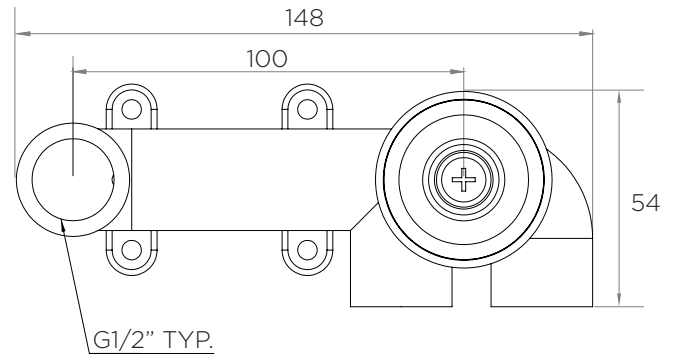

Arcisan universal in-wall body for basin/bath mixer

ARB0120

BODY WITH REMOVABLE COVER/PLASTIC SLEEVE

BODY ONLY