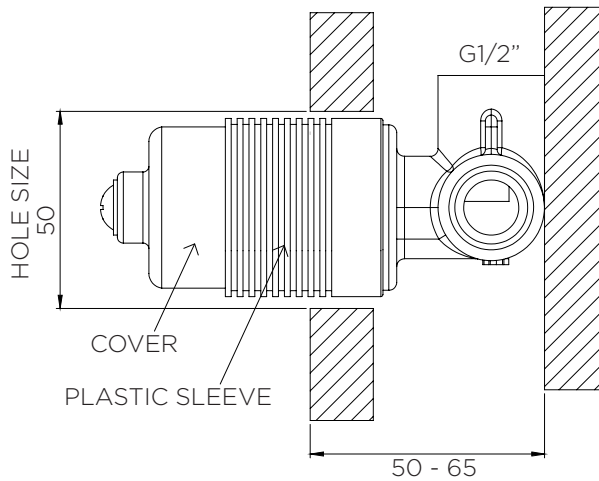

**Arcisan universal in-wall body for shower mixer - lever up**

ARB0130U

**BODY WITH REMOVABLE COVER/PLASTIC SLEEVE**

**BODY ONLY**