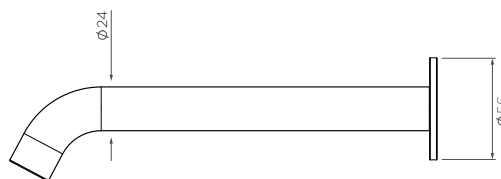

CARE AND MAINTENANCE

- All surfaces should be frequent cleaned with a mixture of mild, pH neutral soap and warm water with a soft cloth
- Do not use abrasive clothes, scouring pads on surfaces
- Do not use harsh cleaning agents i.e. cream cleaners or citrus based cleaners (*see cleaning leaflet for comprehensive list*)