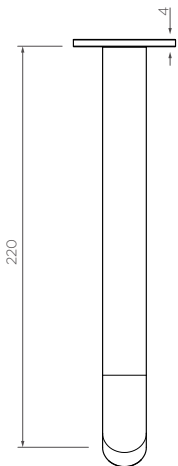

Axus Pin Wall mounted bath spout - 200mm

AX01513

WELS: 6 star

Litre/min: 4.5L

WELS License / Reg No: 1483 / T30238

Finishes available:

Chrome Brushed Nickel[^] (.SN) Matte Black (.MB) Brushed Gun Metal[^] (.GM) Brushed Brass[^] (.BB) Rose Gold[^] (.RG) Brushed Rose Gold[^] (.RGI) White (.W)

[^] PVD finish

INFORMATION

Pressure Rating
150 - 500kPa

Hot and cold water inlet pressures should be equal.

CARE AND MAINTENANCE

- All surfaces should be frequent cleaned with a mixture of mild, pH neutral soap and warm water with a soft cloth
- Do not use abrasive clothes, scouring pads on surfaces
- Do not use harsh cleaning agents i.e. cream cleaners or citrus based cleaners (*see cleaning leaflet for comprehensive list*)