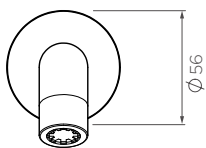

CARE AND MAINTENANCE

- All surfaces should be frequent cleaned with a mixture of mild, pH neutral soap and warm water with a soft cloth
- Do not use abrasive clothes, scouring pads on surfaces
- Do not use harsh cleaning agents i.e. cream cleaners or citrus based cleaners (*see cleaning leaflet for comprehensive list*)