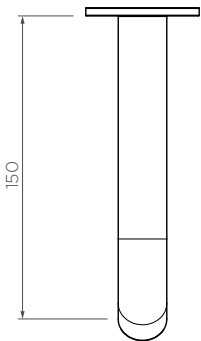

Axis Pin Wall mounted bath spout - 150mm

AX01514

WELS: 6 star

Litre/min: 4.5L

WELS License / Reg No: 1483 / T30238

Finishes available:

Chrome Brushed Nickel[^] (.SN) Matte Black (.MB) Brushed Gun Metal[^] (.GM) Brushed Brass[^] (.BB) Rose Gold[^] (.RG) Brushed Rose Gold[^] (.RGI) White (.W)

[^] PVD finish

INFORMATION

Pressure Rating
150 - 500kPa

Hot and cold water inlet pressures should be equal.

CARE AND MAINTENANCE

- All surfaces should be frequent cleaned with a mixture of mild, pH neutral soap and warm water with a soft cloth
- Do not use abrasive clothes, scouring pads on surfaces
- Do not use harsh cleaning agents i.e. cream cleaners or citrus based cleaners (*see cleaning leaflet for comprehensive list*)