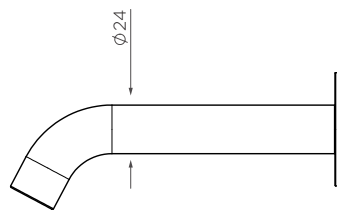

CARE AND MAINTENANCE

- All surfaces should be frequent cleaned with a mixture of mild, pH neutral soap and warm water with a soft cloth
- Do not use abrasive clothes, scouring pads on surfaces
- Do not use harsh cleaning agents i.e. cream cleaners or citrus based cleaners (*see cleaning leaflet for comprehensive list*)